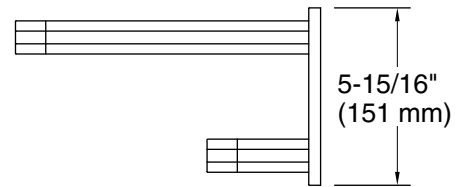

Features

- 24" (609 mm) upper shelf with towel bar below provides additional storage
- Coordinates with other products in the Parallel collection

Material

- Premium metal construction for durability and reliability
- KOHLER finishes resist corrosion and tarnishing

Color tiles intended for reference only.

Color	Code	Description
	CP	Polished Chrome
	BN	Vibrant™ Brushed Nickel
	BL	Matte Black
	2MB	Vibrant™ Brushed Moderne Brass

Technical Information

All product dimensions are nominal.