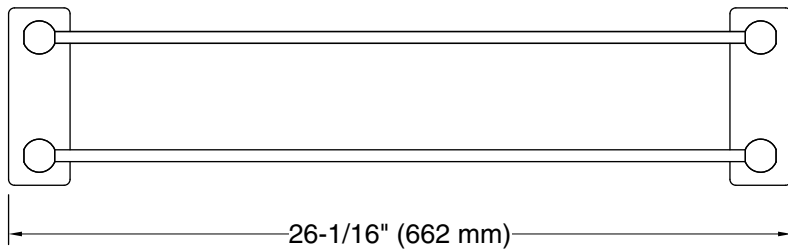

Features

- 24" (609 mm) upper shelf with towel bar below provides additional storage
- Coordinates with other products in the Parallel collection

Material

- Premium metal construction for durability and reliability
- KOHLER finishes resist corrosion and tarnishing

Color tiles intended for reference only.

Color	Code	Description
	CP	Polished Chrome
	BN	Vibrant™ Brushed Nickel
	BL	Matte Black
	2MB	Vibrant™ Brushed Moderne Brass

Technical Information

All product dimensions are nominal.