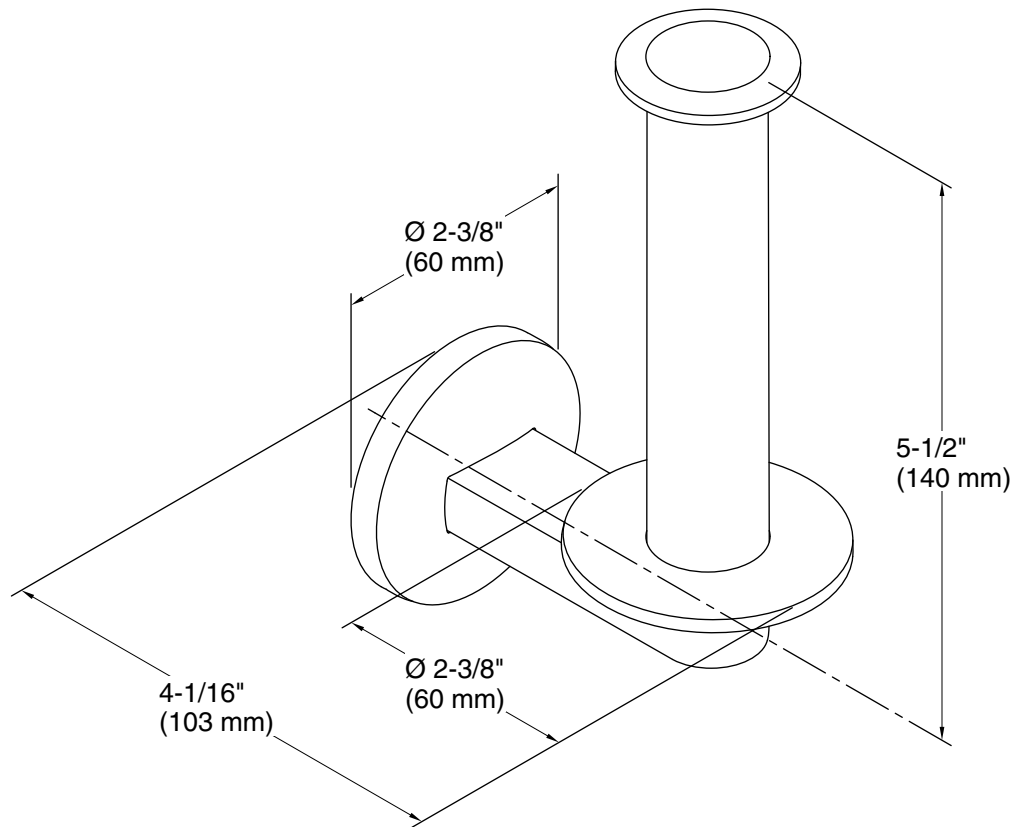

### Features

- Vertical holder provides easy access for changing toilet paper
- Coordinates with Components faucets, accessories, and showering components to complete your bathroom

### Technical Information

All product dimensions are nominal.

Material: Zinc, Brass