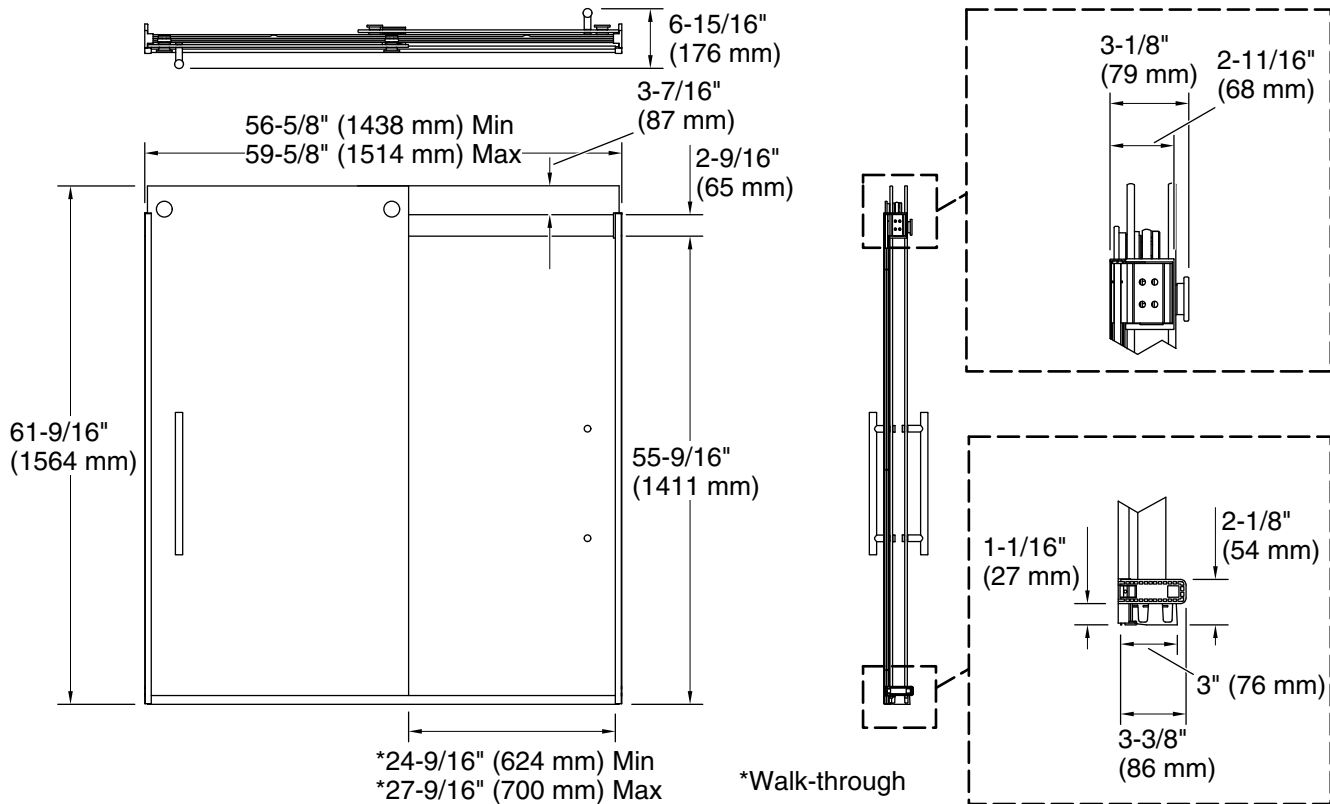

Technical Information

All product dimensions are nominal.

Base-To-Wall	1/2" (13 mm)
Radius – Max:	
Shower Ledge Min	2-1/2" (64 mm)
Flat:	
Shower Wall Min	3-1/2" (89 mm)
Flat:	

Notes

The vertical opening should be a minimum of 64-1/2" (1639 mm) to allow for installation clearance.