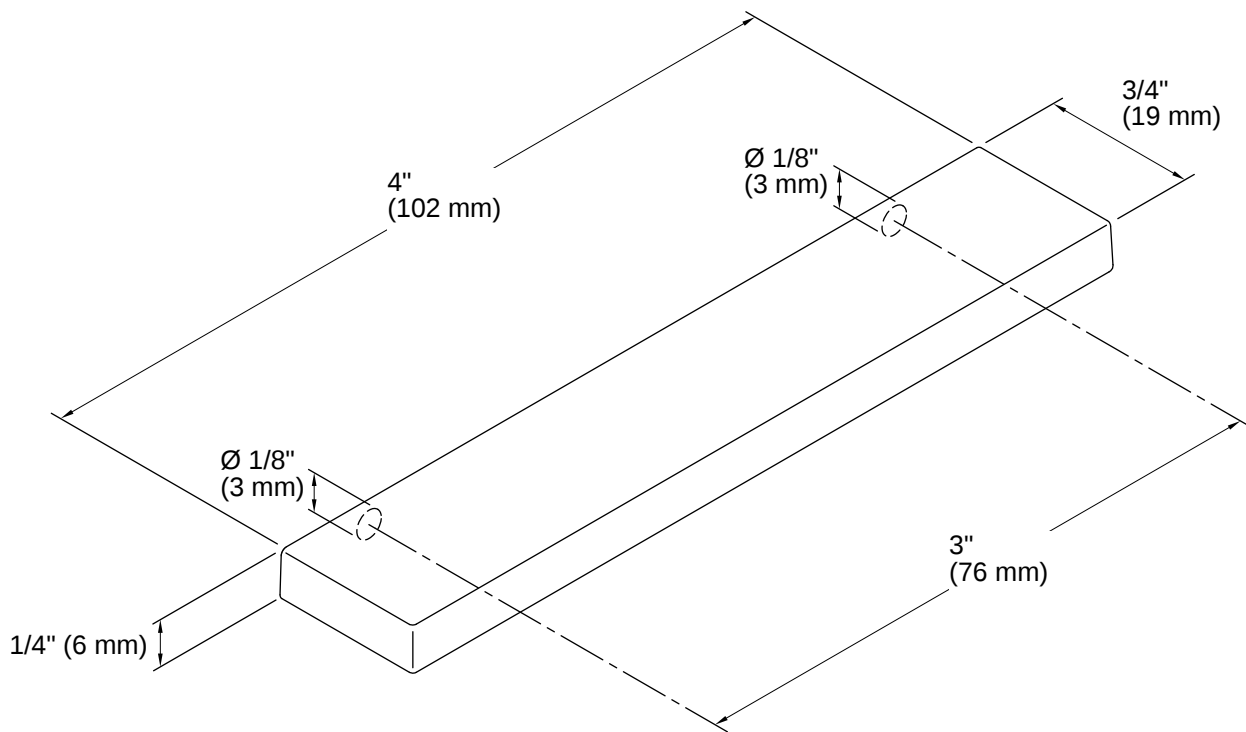

Installation Notes

Install this product according to the installation instructions.