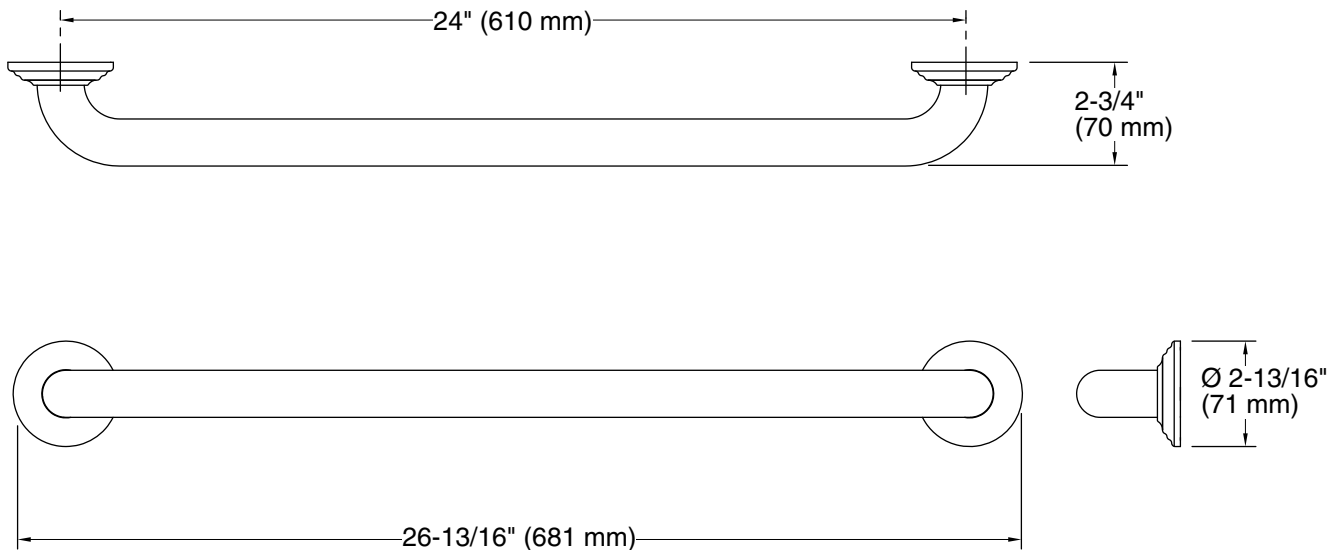

Technical Information

All product dimensions are nominal.

Material: Metal

Notes

Measure your actual product for roughing-in details.

WARNING: Risk of personal injury. The wall plates on the grab bar must be mounted to a brace between the wall studs. This will ensure that the weight of the user is adequately supported.