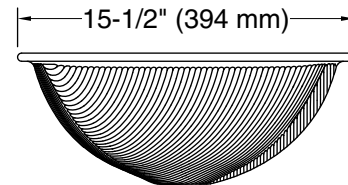

Recommended ADA Installation

Technical Information

All product dimensions are nominal.

Bowl configuration: Single

Min. base cabinet width: 13" (330 mm)

Bowl area (Only): Length: 17-3/8" (441 mm)
 Width: 13" (330 mm)
 Bowl depth: 5-5/16" (135 mm)
 Water depth: 5-5/16" (135 mm)