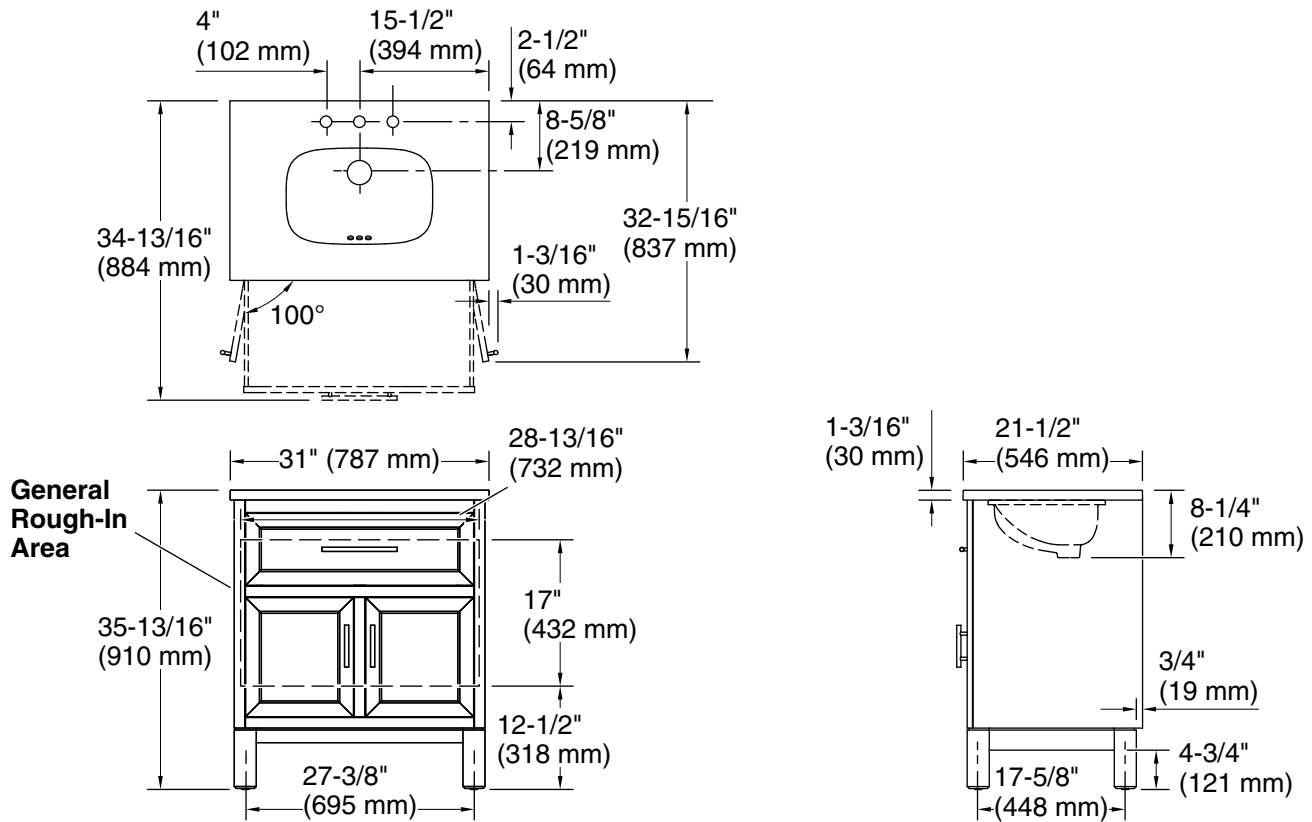

Features

- Set includes cabinet, precut quartz vanity top, sink, cabinet hardware
- Vanity top has 8" (203 mm) widespread faucet holes; requires deck-mount faucet (sold separately)
- Three-way adjustable slow-close door hinges for easy cabinet access
- Dovetail joint drawer construction
- Soft-close drawers and doors prevent slamming

| Color | Code | Description |
|---|------|-------------|
|  | 0 | White |
|  | 1WT | Mohair Grey |

Technical Information

All product dimensions are nominal.

Notes

Install this product according to the installation instructions.