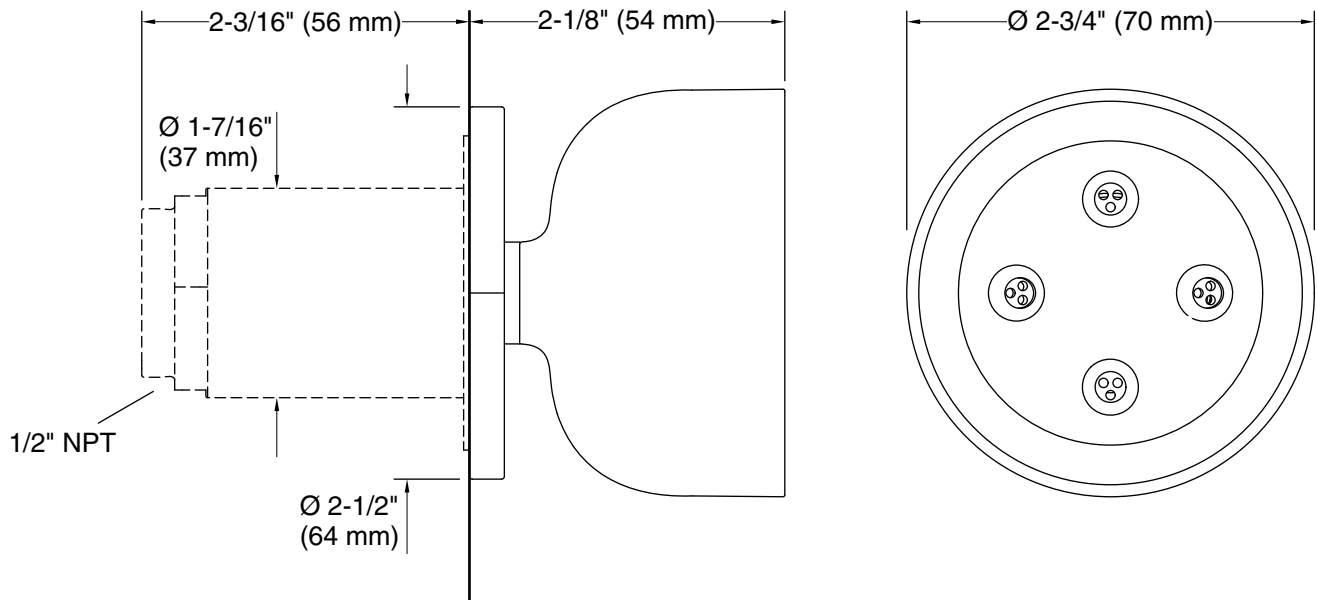

Features

- Single-function round body spray delivers four twisting Deep Massage streams, targeting sore muscles to ease away aches and pains
- Sprayface on semi-recessed ball joint rotates 20° in any direction for targeted hydromassage
- MasterClean™ sprayface features an easy-to-clean surface that withstands mineral buildup
- Low-profile design complements any decor
- 1/2" NPT connection
- 2.5 gpm (9.5 lpm) maximum flow rate at 45 psi (3.1 bar)

Technical Information

All product dimensions are nominal.

Drain included: No