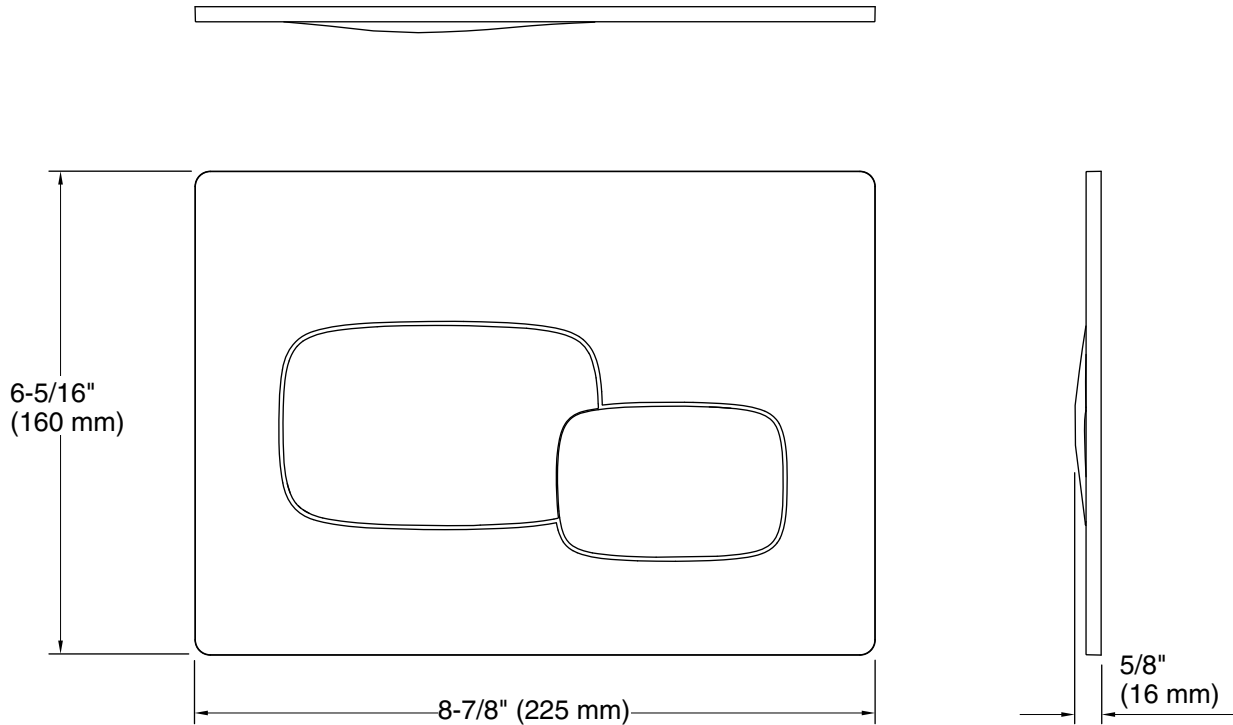

Features

- For use with the K-18829 2" x 4" in-wall tank and carrier system
- Dual-flush actuator offers a choice of 0.8 or 1.6 gpf (3.0 or 6.0 lpf)
- Large flush actuator plate opening can be removed for easy access to inner tank

Technical Information

All product dimensions are nominal.

Installation Type: Wall-mount

Material: Plastic

Notes

Install this product according to the installation guide.