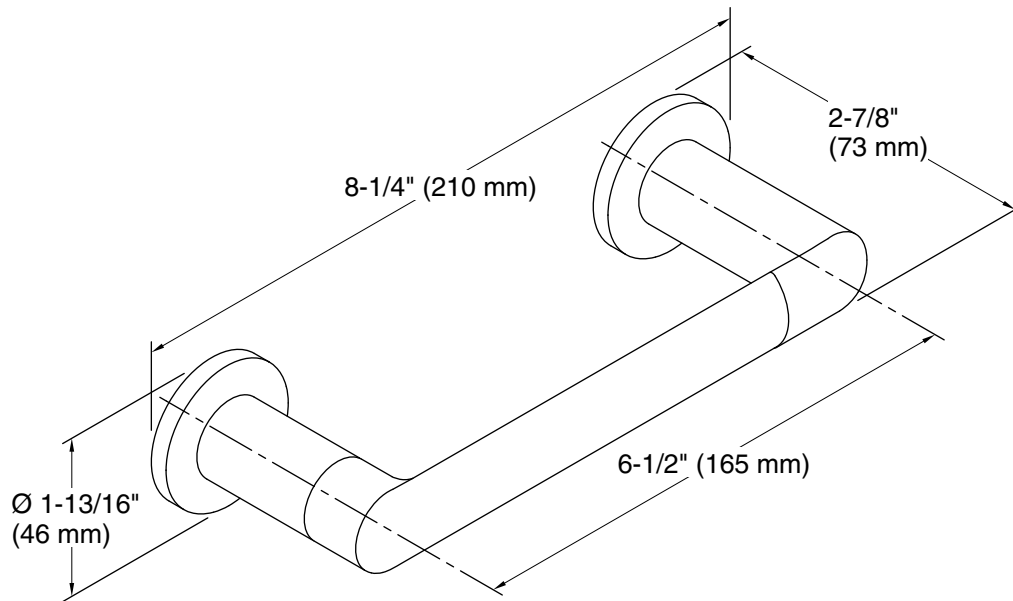

**Kumin™**  
Toilet paper holder  
**K-24546**

**Features**

- Coordinates with other products in the Kumin® collection
- Pivoting holder makes changing toilet paper quick and simple

**Material**

- Premium metal construction for durability and reliability
- KOHLER® finishes resist corrosion and tarnishing

## Technical Information

All product dimensions are nominal.

Material: Zinc