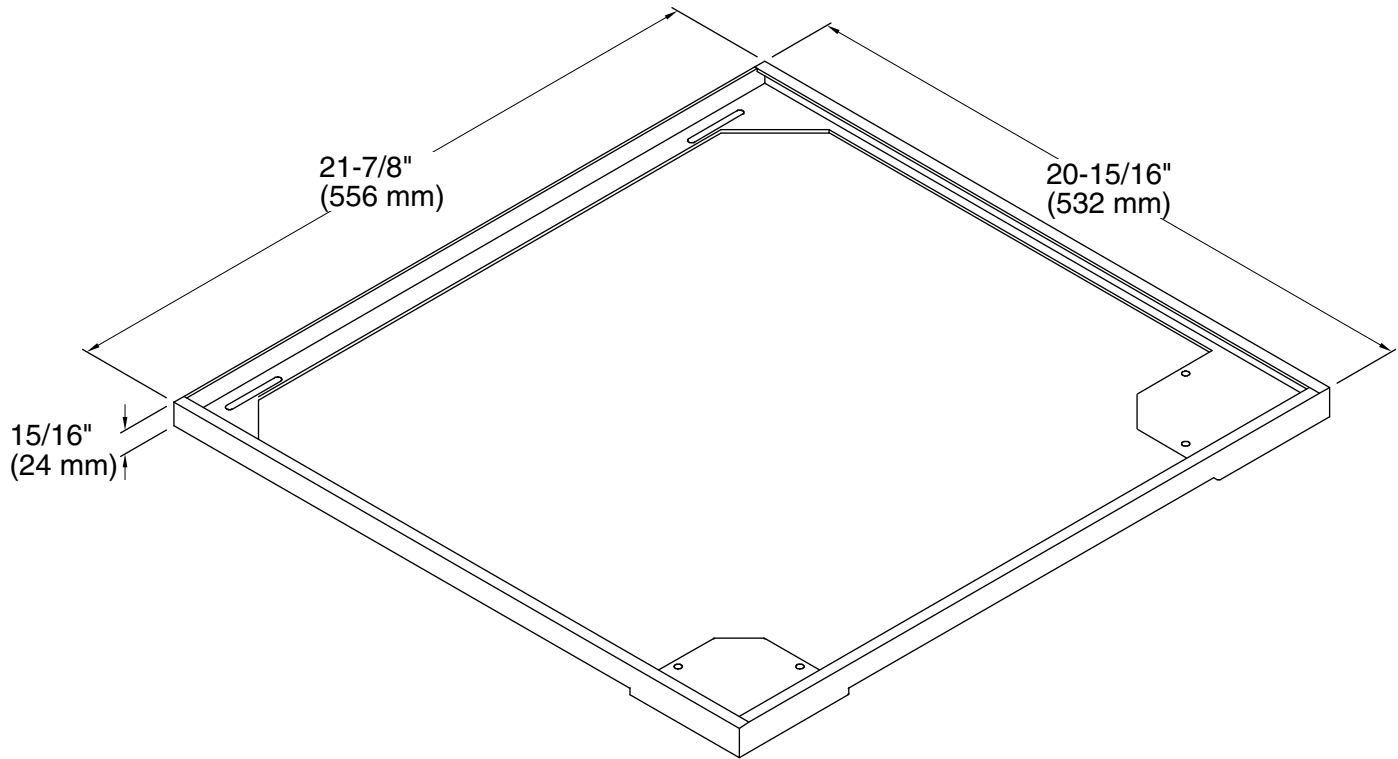

Technical Information

All product dimensions are nominal.

Material: Metal

Notes

Install this product according to the installation guide.