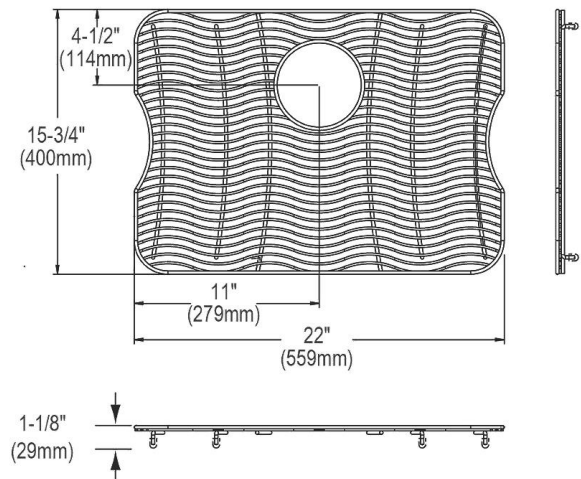

PART: _____ QTY: _____

PROJECT: _____

CONTACT: _____

DATE: _____

NOTES: _____

APPROVAL: _____

In keeping with our policy of continuing product improvement, Elkay reserves the right to change product specifications without notice. Please visit elkay.com for the most current version of Elkay product specification sheets. This specification describes an Elkay product with design, quality, and functional benefits to the user. When making a comparison of other producers' offerings, be certain these features are not overlooked.