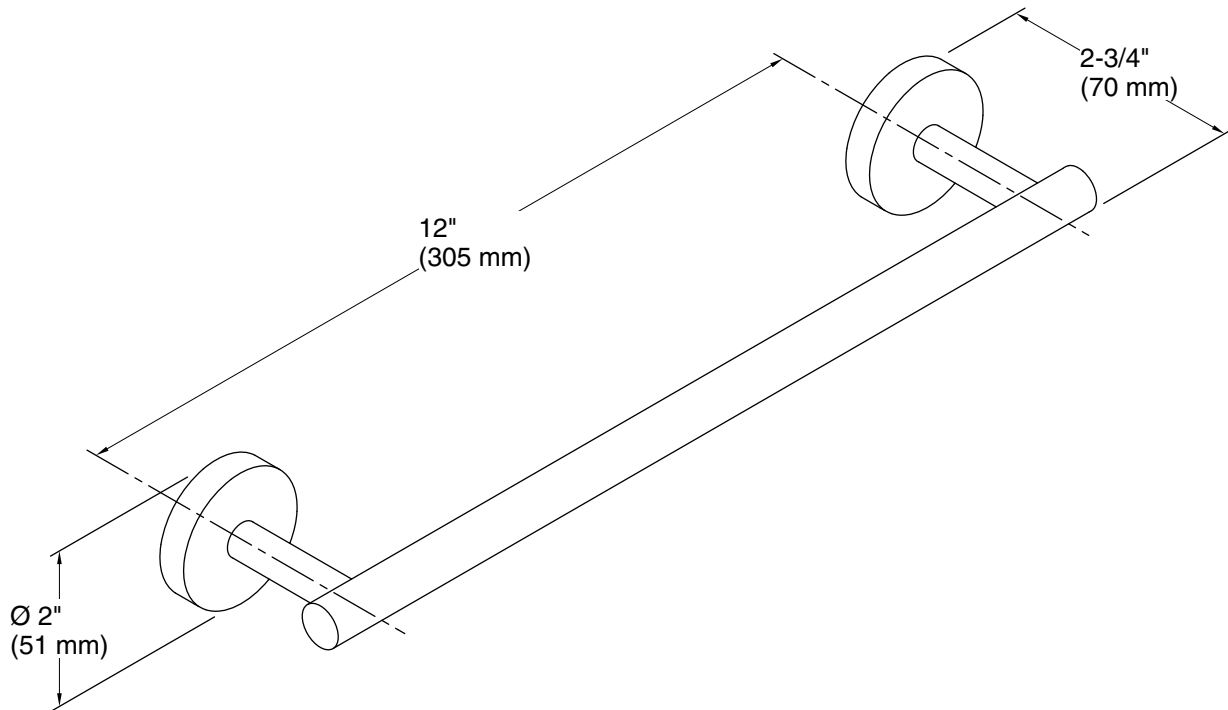

Technical Information

All product dimensions are nominal.

Material: Zinc, Stainless Steel

Notes

Install this product according to the installation instructions.

CAUTION: Risk of personal injury. Do not install these products in any area where they are likely to be used inadvertently as a grab bar or support bar. These products are not designed or intended for use as a grab bar or support bar.