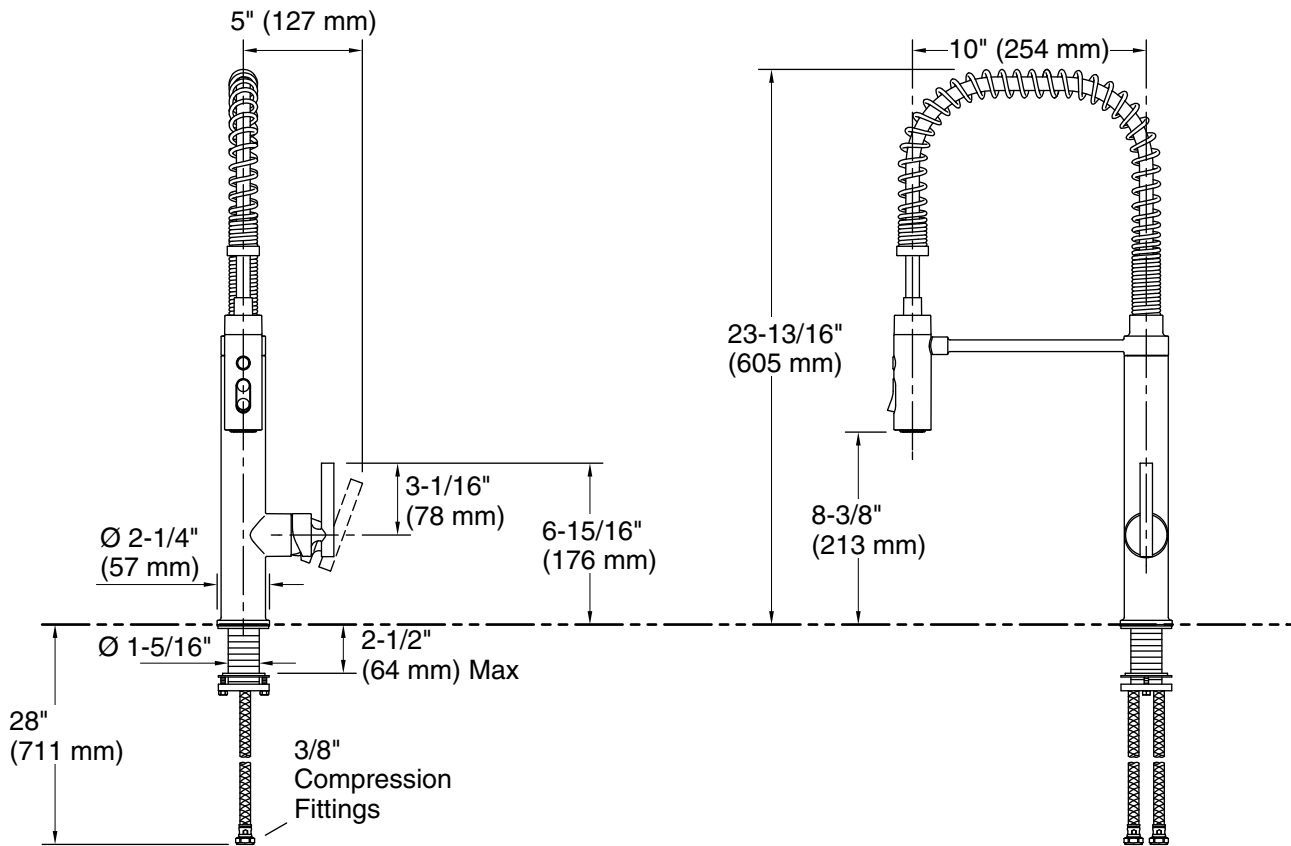

1327990 Range: 2-1/2" (64 mm) -
4-5/8" (117 mm)

Recommended Products/Accessories

K-23723 Faucet cleaner

ADA

CSA B651

Codes/Standards

ASME A112.18.1/CSA B125.1

NSF/ANSI/CAN 61

Technical Information

All product dimensions are nominal.

Notes

Install this product according to the installation instructions.

ADA compliant for faucet handles only.

ADA, CSA B651 compliant when installed to the specific requirements of these regulations.