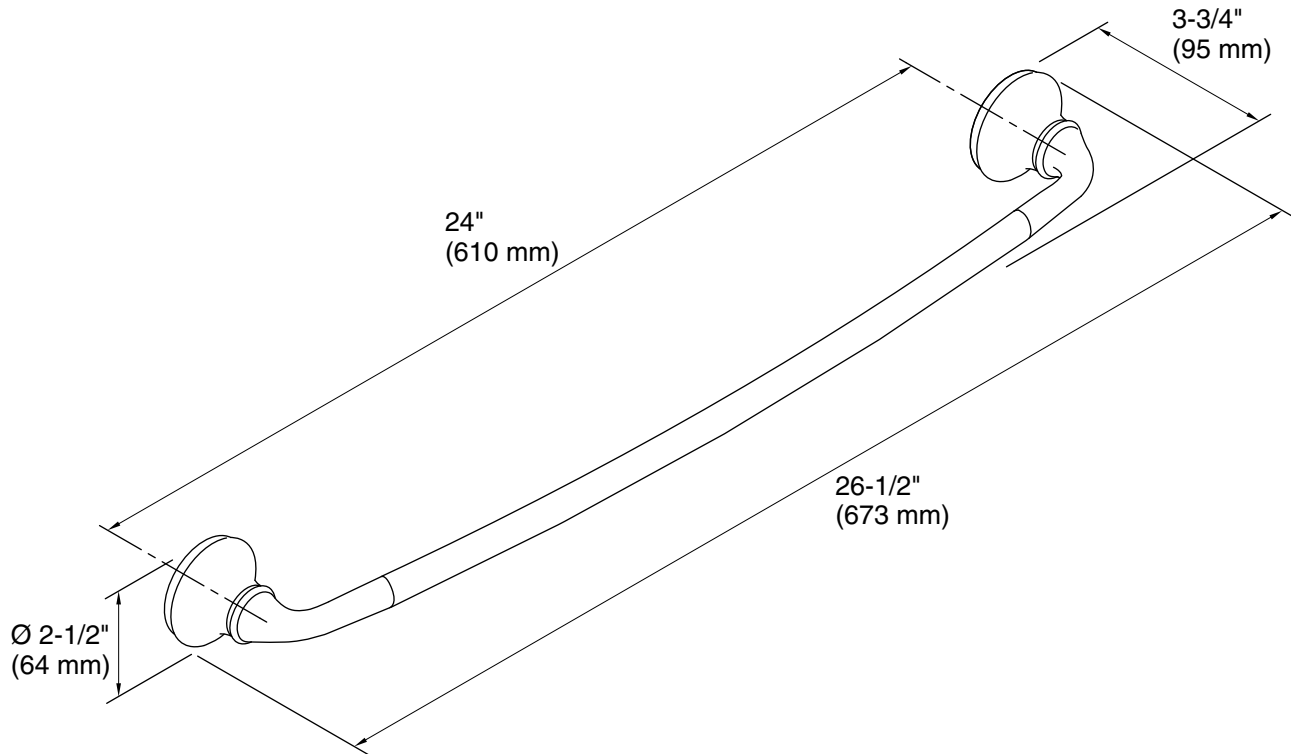

Technical Information

All product dimensions are nominal.

Material: Metal

Notes

Install this product according to the installation guide.

CAUTION: Risk of personal injury. Do not install these products in any area where they are likely to be used inadvertently as a grab bar or support bar. These products are not designed or intended for use as a grab bar or support bar.