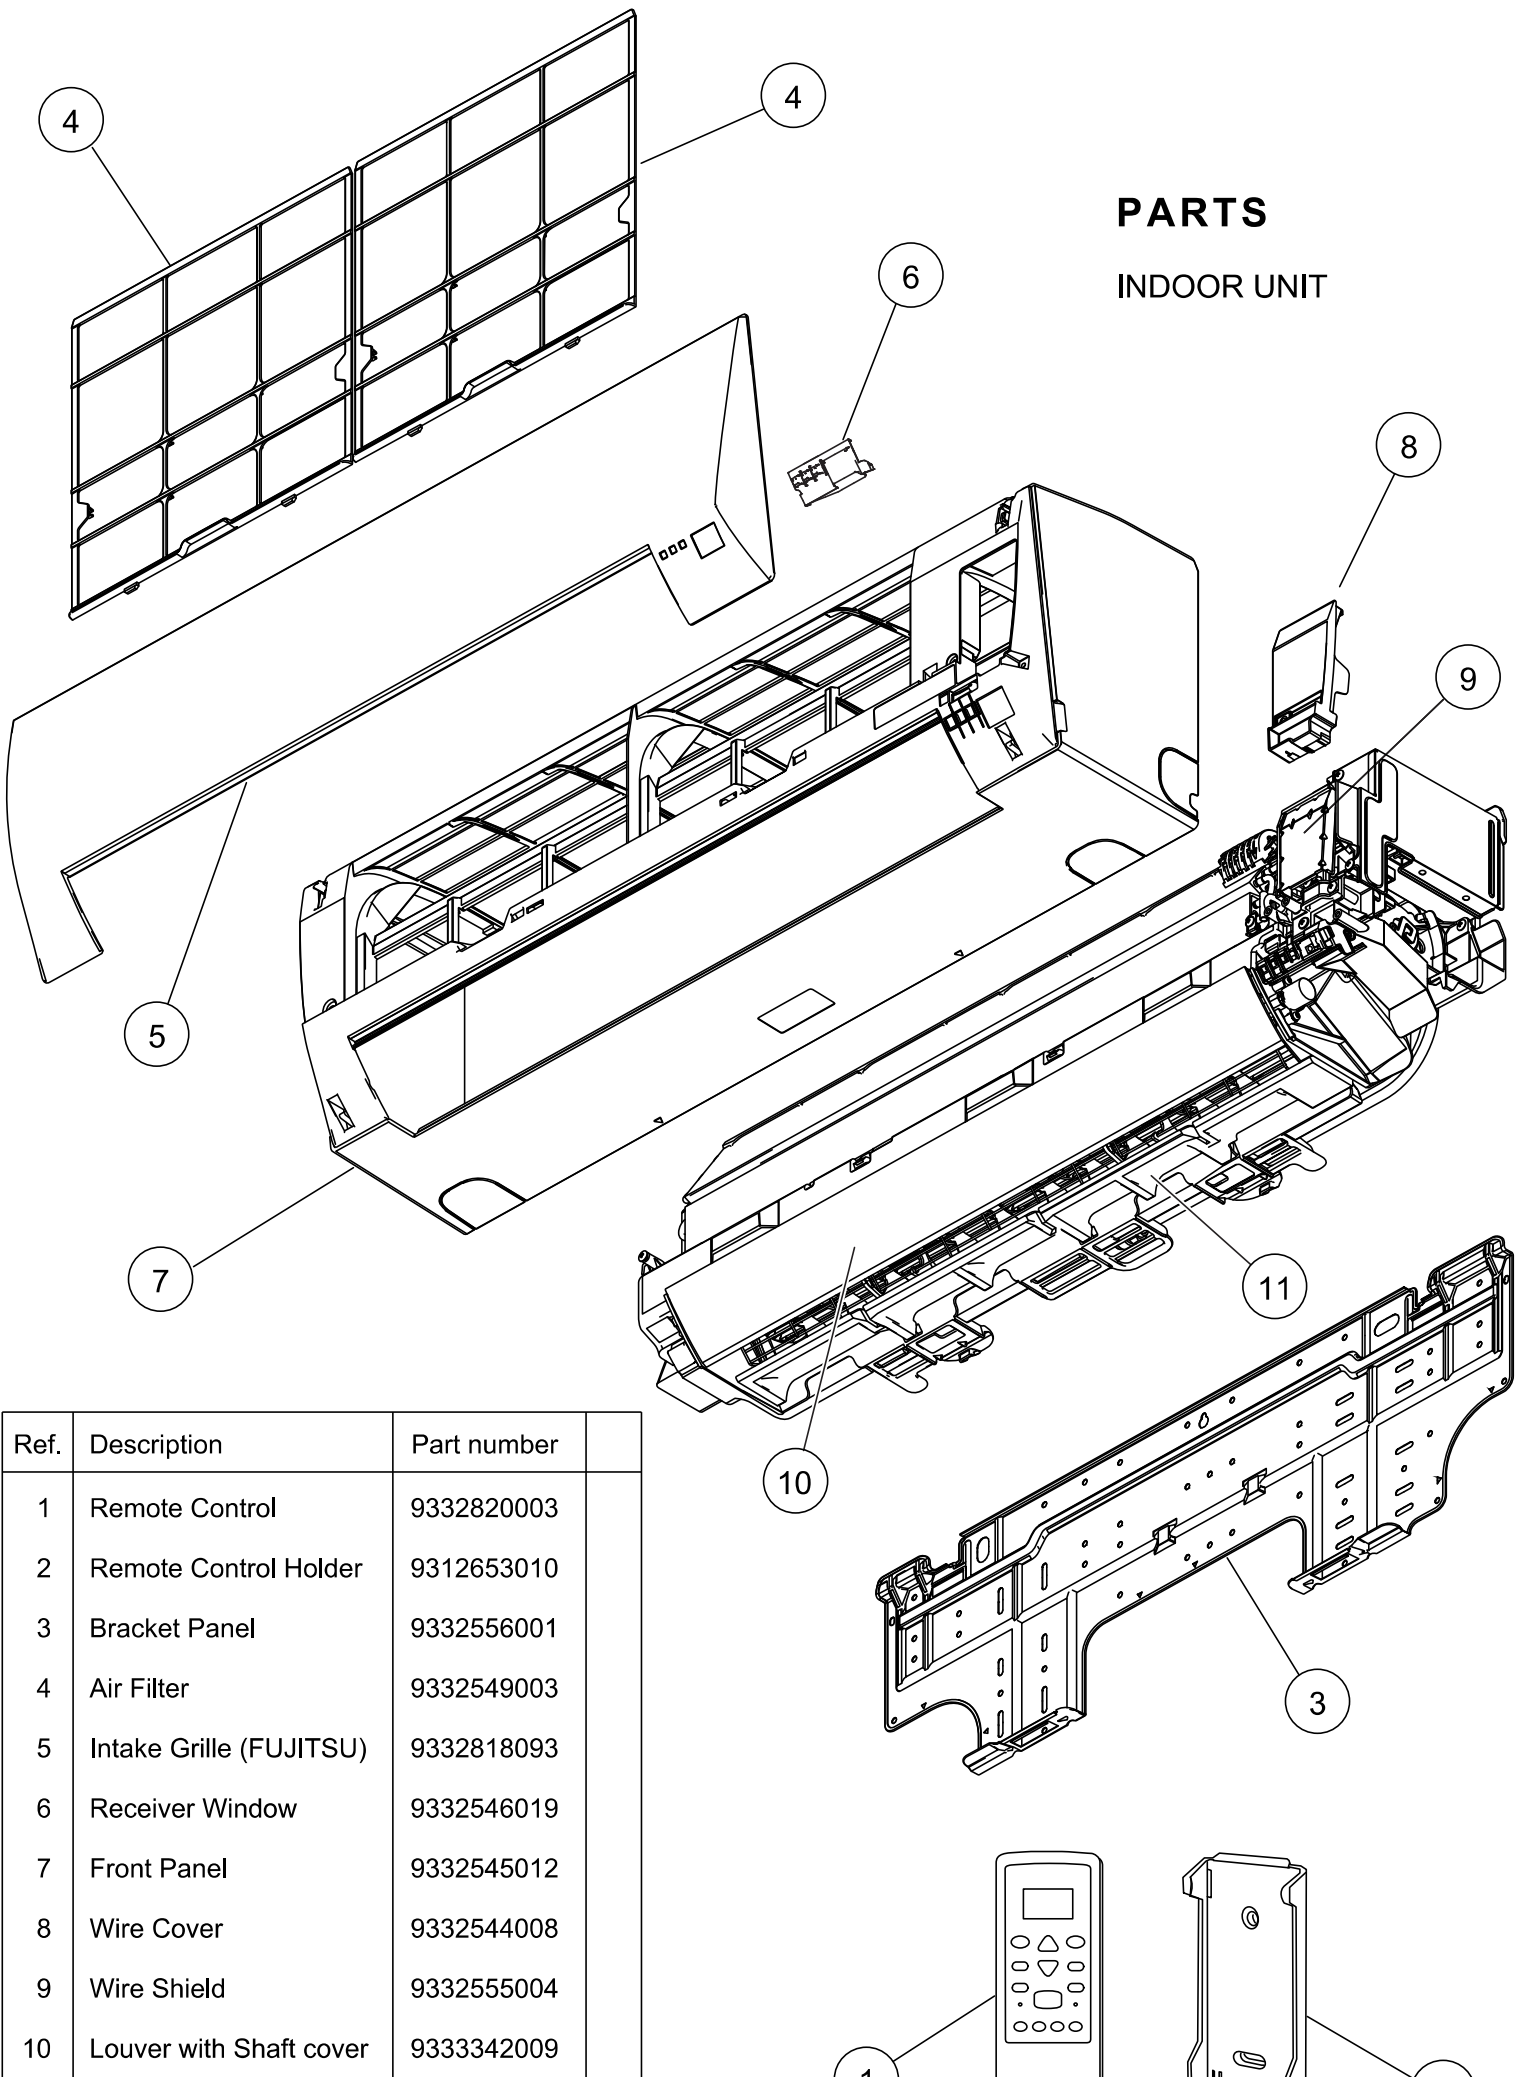

# PARTS

## INDOOR UNIT

Ref.	Description	Part number
1	Remote Control	9332820003
2	Remote Control Holder	9312653010
3	Bracket Panel	9332556001
4	Air Filter	9332549003
5	Intake Grille (FUJITSU)	9332818093
6	Receiver Window	9332546019
7	Front Panel	9332545012
8	Wire Cover	9332544008
9	Wire Shield	9332555004
10	Louver with Shaft cover	9333342009

INDOOR UNIT  
Control box

Ref.	Description	Part number	
21	Cover Shield	9332554007	
22	Control Box	9332542011	
23	Box Shield Assy	9332561005	
24	Main PCB (09)	9709170076	
24	Main PCB (12)	9709170083	
25	Terminal	9900720001	
26	Earth Terminal	9332553024	
27	Display Assy	9709173015	
28	Room Thermistor Holder	9316895003	
29	Thermistor Assy	9900714017	

Ref.	Description	Part number
31	Fan Motor	9603249007
32	Crossflow Fan Assy	9316830004
33	Bearing C Assy	9306628017
34	Casing Assy	9332613018

INDOOR UNIT  
Casing assy

Ref.	Description	Part number	
41	Casing	9332534009	
42	Motor Cover	9316601000	
43	Motor Cover	9316568006	
44	Casing Cover F	9332558005	
45	Casing Cover B	9332557008	
46	R and L Louver	9332535006	
47	Step Motor	9900725006	
48	Fan Guard	9332551006	
49	Drain Cap	9316177017	
50			