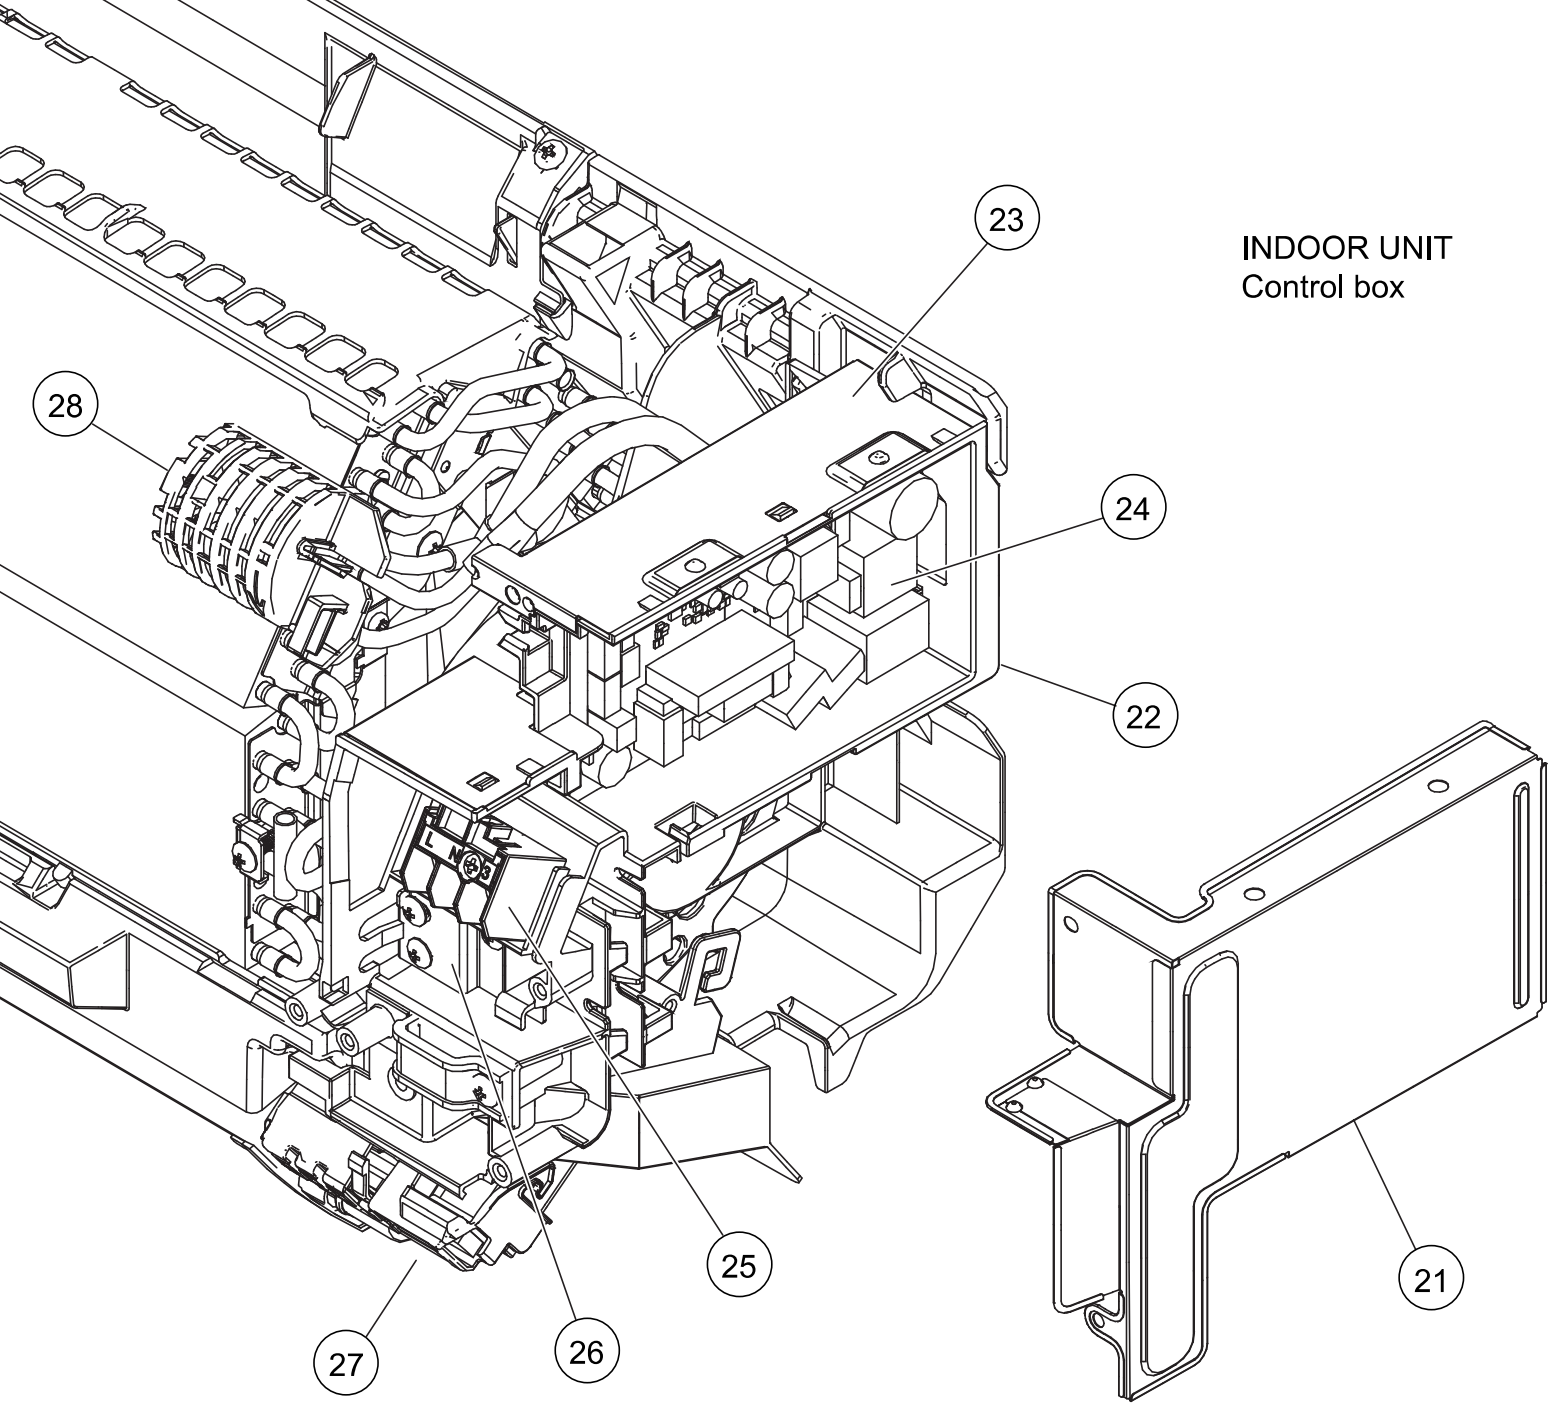

# PARTS

## INDOOR UNIT

Ref.	Description	Part number
1	Remote Control	9332820003
2	Remote Control Holder	9312653010
3	Bracket Panel	9332556001
4	Air Filter	9332549003
5	Intake Grille (FUJITSU)	9332818093
6	Receiver Window	9332546019
7	Front Panel	9332545012
8	Wire Cover	9332544008
9	Wire Shield	9332555004
10	Louver with Shaft cover	9333342009

INDOOR UNIT  
Control box

Ref.	Description	Part number	
21	Cover Shield	9332554007	
22	Control Box	9332542011	
23	Box Shield Assy	9332561005	
24	Main PCB (09)	9709170076	
24	Main PCB (12)	9709170083	
25	Terminal	9900720001	
26	Earth Terminal	9332553024	
27	Display Assy	9709173015	
28	Room Thermistor Holder	9316895003	
29	Thermistor Assy	9900714017	