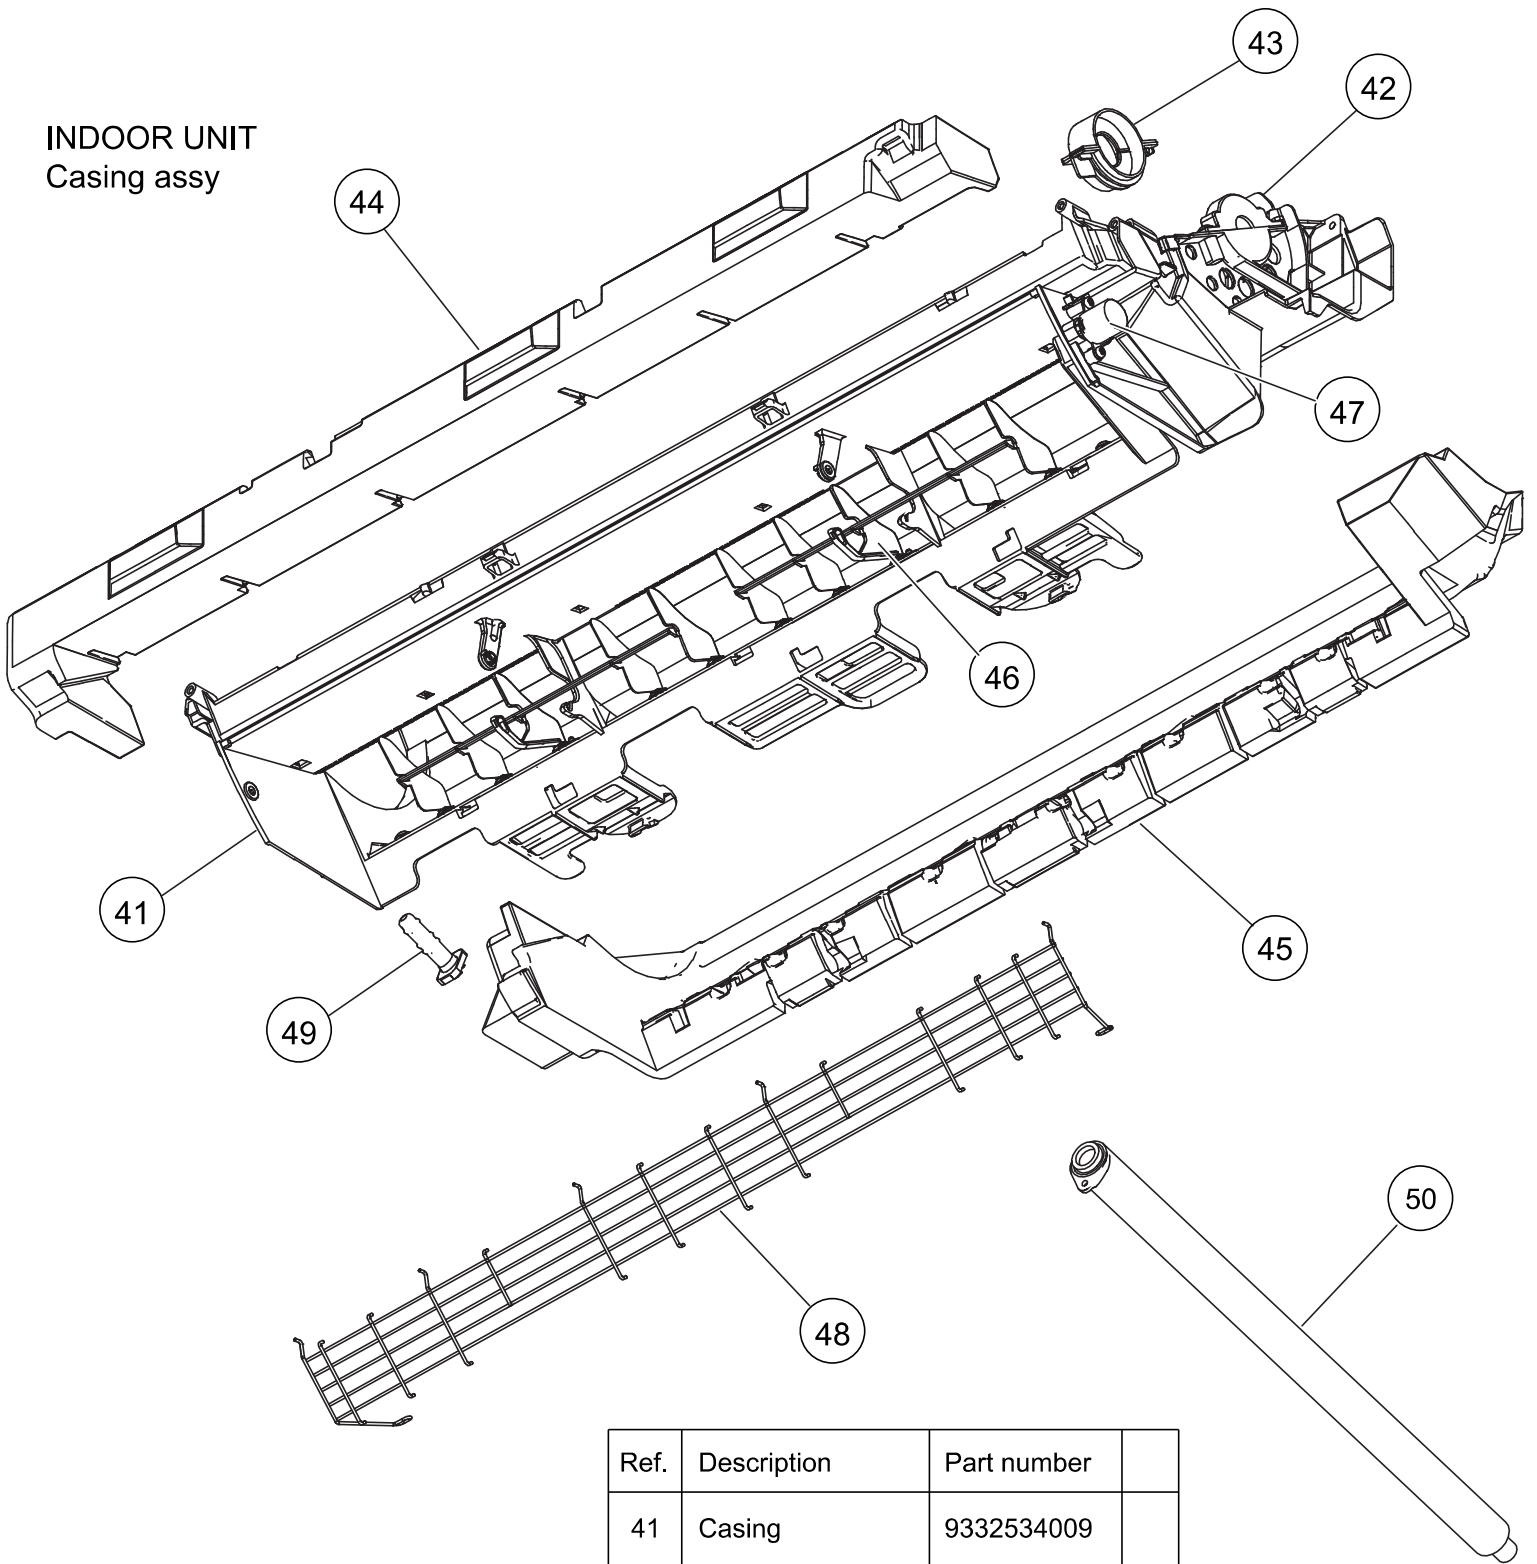

INDOOR UNIT
Casing assy

Ref.	Description	Part number	
41	Casing	9332534009	
42	Motor Cover	9316601000	
43	Motor Cover	9316568006	
44	Casing Cover F	9332558005	
45	Casing Cover B	9332557008	
46	R and L Louver	9332535006	
47	Step Motor	9900725006	
48	Fan Guard	9332551006	
49	Drain Cap	9316177017	
50