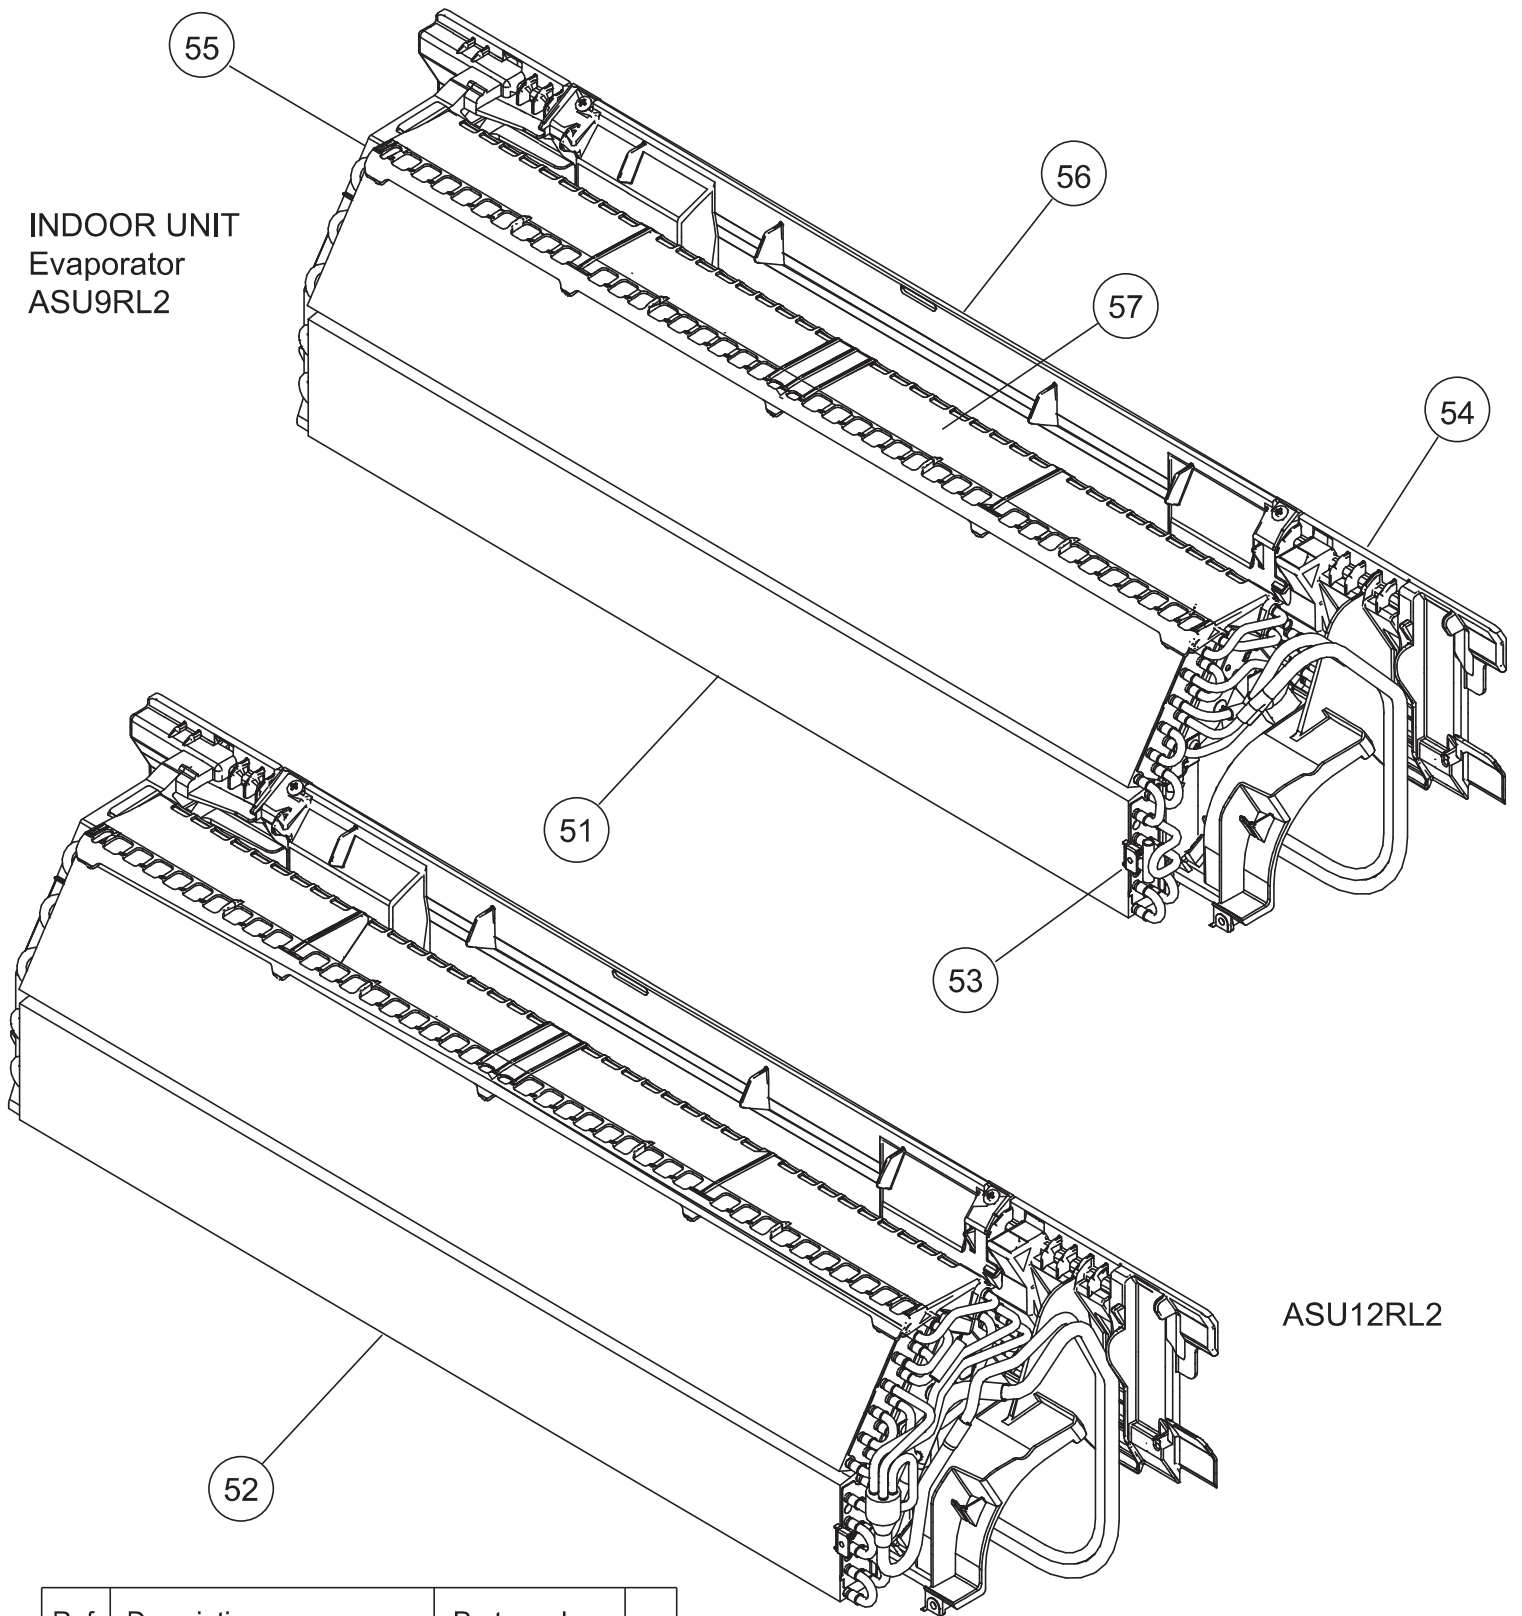

INDOOR UNIT
Evaporator
ASU9RL2

ASU12RL2

Ref.	Description	Part number
51	Evaporator Total Assy (09)	9316893641
52	Evaporator Total Assy (12)	9316893658
53	Earth Terminal	9316579002
54	Evaporator Holder R	9324154000
55	Evaporator Holder L	9324127004
56	Rear Bracket	9332540017