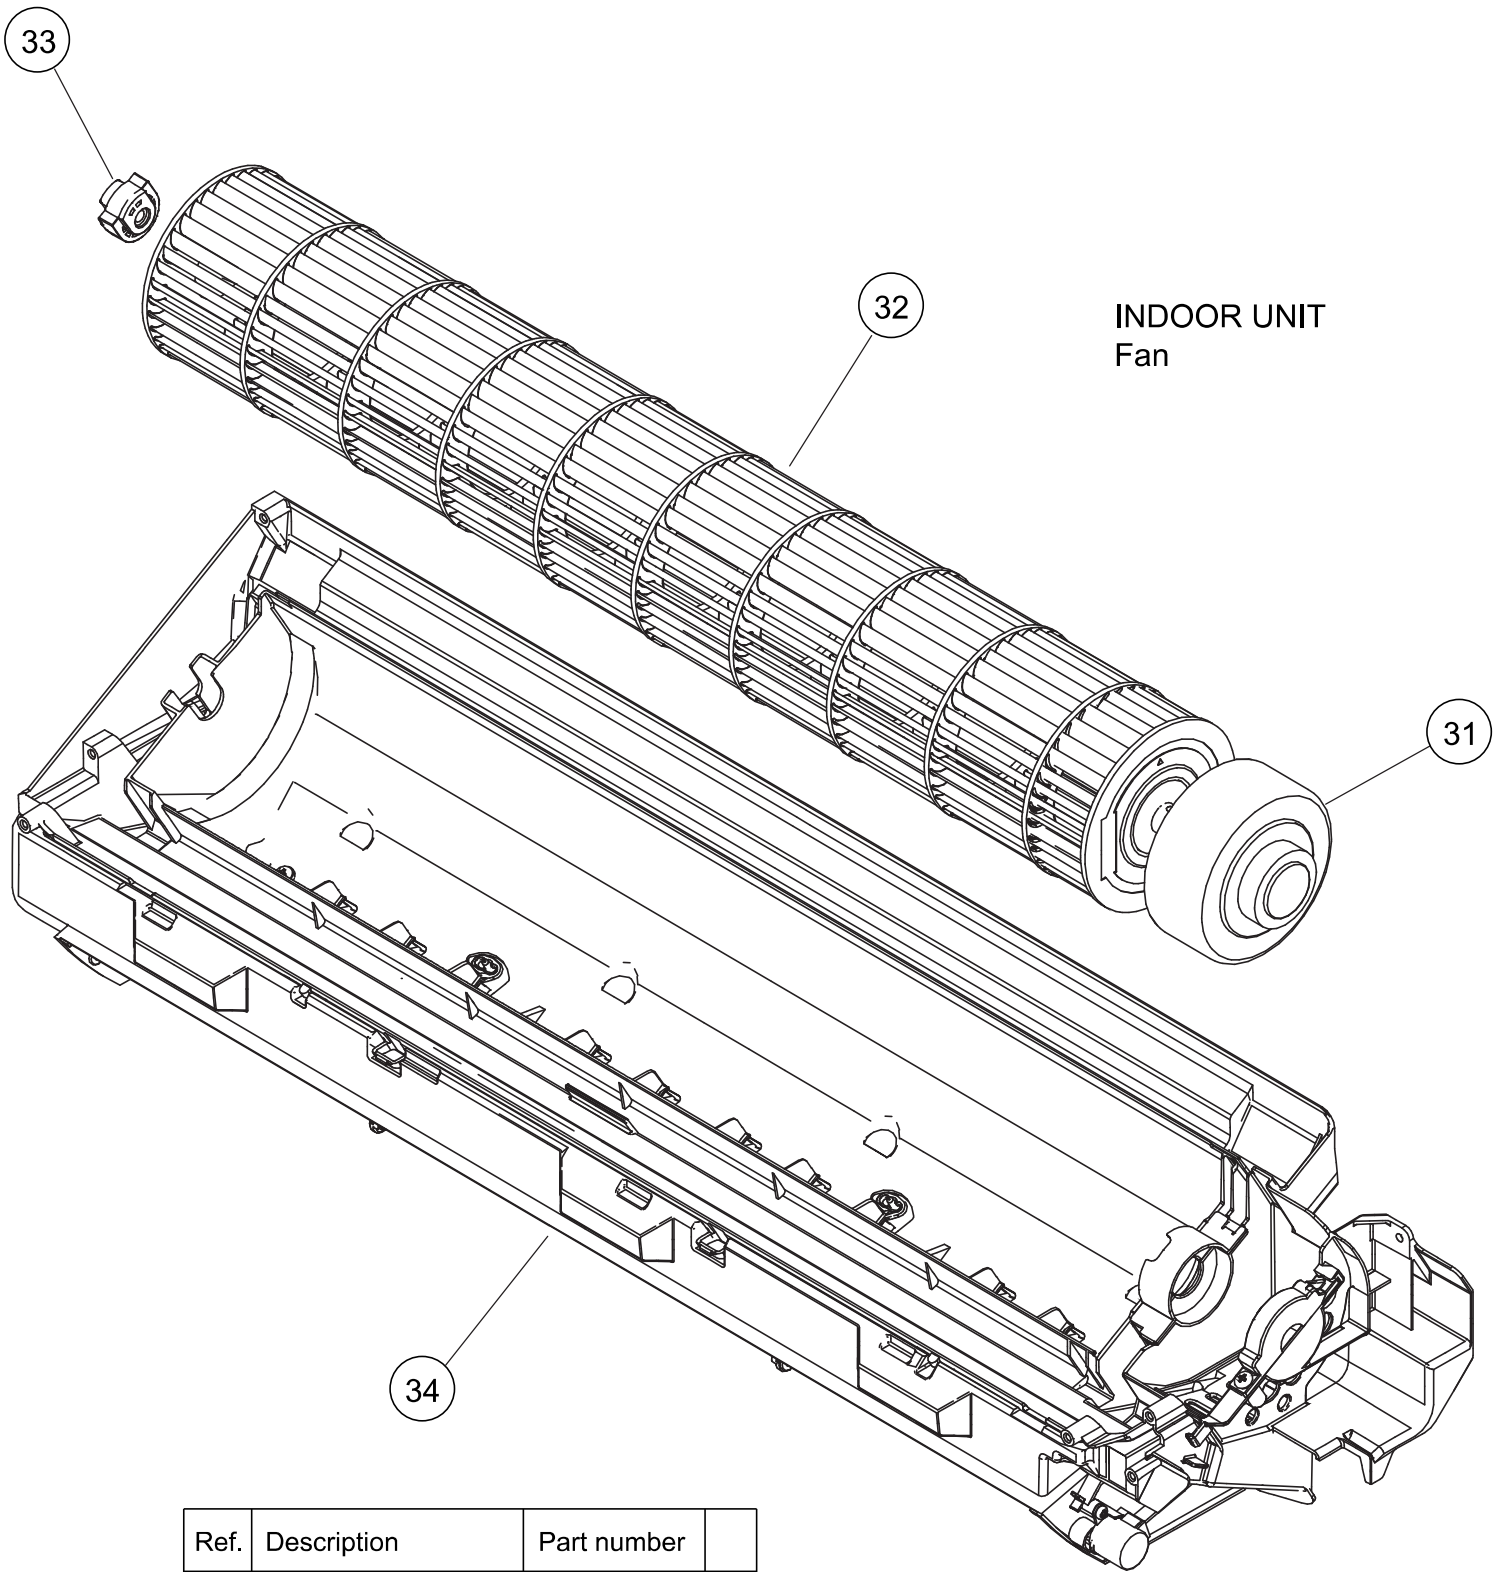

## INDOOR UNIT

Ref.	Description	Part number
1	Remote Control	9332820003
2	Remote Control Holder	9312653010
3	Bracket Panel	9332556001
4	Air Filter	9332549003
5	Intake Grille (FUJITSU)	9332818093
6	Receiver Window	9332546019
7	Front Panel	9332545012
8	Wire Cover	9332544008
9	Wire Shield	9332555004
10	Louver with Shaft cover	9333342009

INDOOR UNIT  
Control box

Ref.	Description	Part number	
21	Cover Shield	9332554007	
22	Control Box	9332542011	
23	Box Shield Assy	9332561005	
24	Main PCB (09)	9709170076	
24	Main PCB (12)	9709170083	
25	Terminal	9900720001	
26	Earth Terminal	9332553024	
27	Display Assy	9709173015	
28	Room Thermistor Holder	9316895003	
29	Thermistor Assy	9900714017	