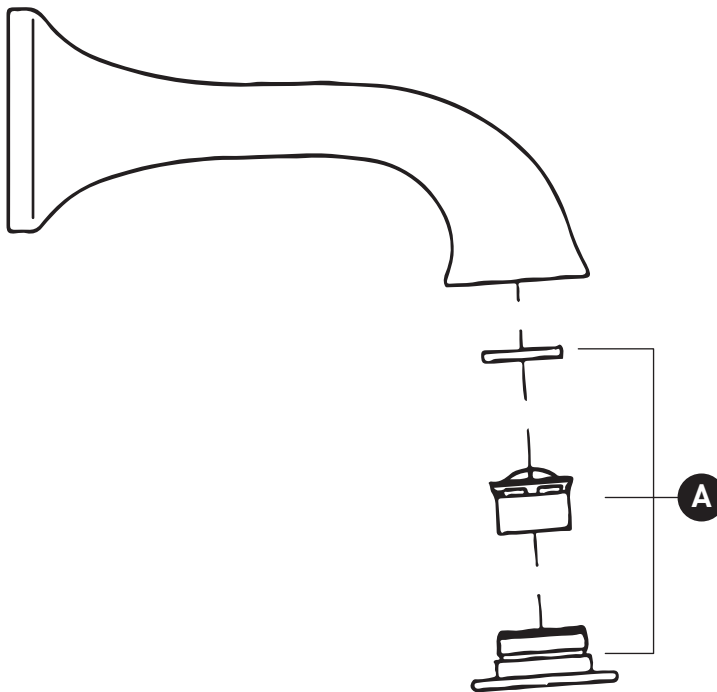

## ILLUSTRATED PARTS

### C2503

Wall Mount Tub Spout

ID	Kit Number	Finish
A	C7087	N/A

\*Finish Determined by Suffix

Finish	Description
APC	Polished Chrome
IB	Italian Brass
PN	Polished Nickel
STN	Satin Nickel
TCB	Tuscan Brass
ULB	Unlacquered Brass