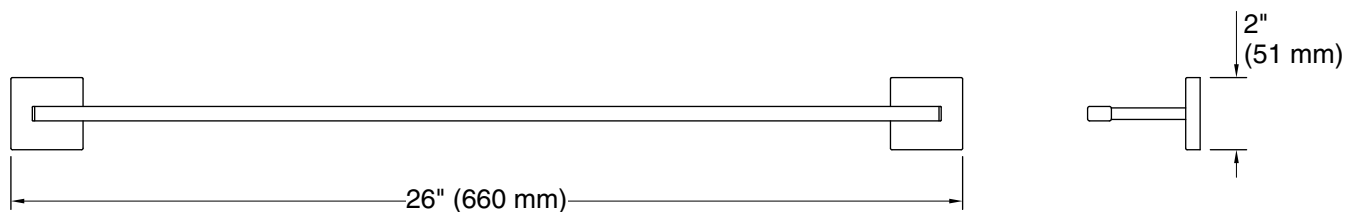

Features

- 24" (610 mm) bar.
- Coordinates with other products in the Square collection.

Material

- Premium metal construction for durability and reliability.
- KOHLER finishes resist corrosion and tarnishing.

Installation

- Installation hardware and template included.

Recommended Products/Accessories

- K-31506-TA bath sheet with Tatami weave, 35" x 70"
- K-31506-TE bath sheet with Terry weave, 35" x 70"
- K-31506-TX bath sheet with Textured weave, 35" x 70"
- K-23729 Stainless steel cleaner

Technical Information

All product dimensions are nominal.

Material: Zinc, Stainless Steel

Notes

Install this product according to the installation instructions.

CAUTION: Risk of personal injury. Do not install these products in any area where they are likely to be used inadvertently as a grab bar or support bar. These products are not designed or intended for use as a grab bar or support bar.