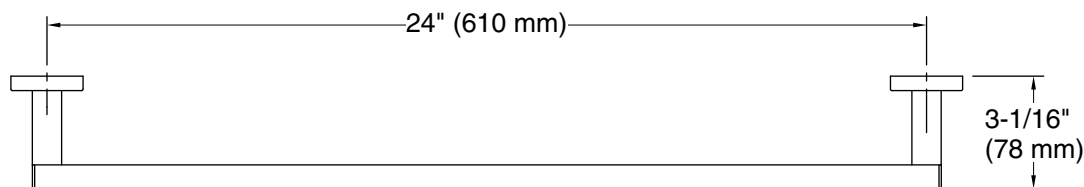

Features

- 24" (610 mm) bar.
- Coordinates with other products in the Square collection.

Material

- Premium metal construction for durability and reliability.
- KOHLER finishes resist corrosion and tarnishing.

Technical Information

All product dimensions are nominal.

Material: Zinc, Stainless Steel

Notes

Install this product according to the installation instructions.

CAUTION: Risk of personal injury. Do not install these products in any area where they are likely to be used inadvertently as a grab bar or support bar. These products are not designed or intended for use as a grab bar or support bar.