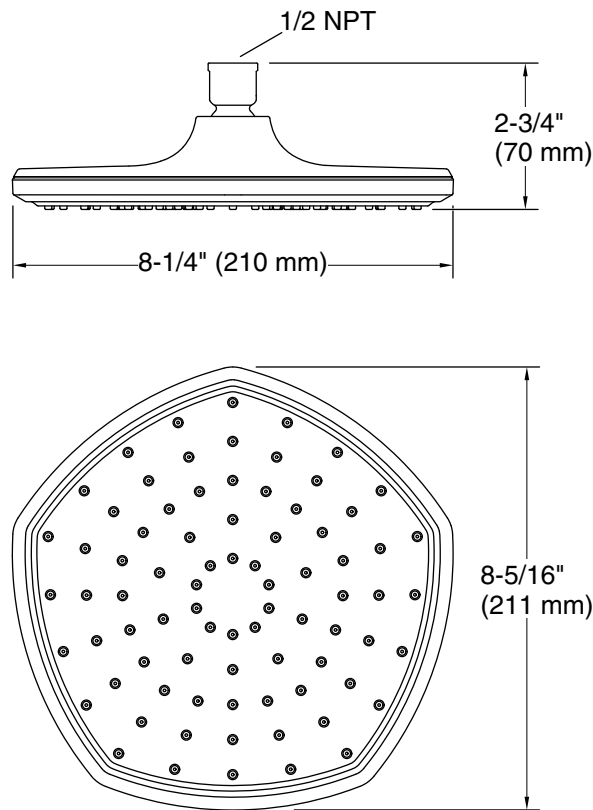

### Installation

- 1/2 -14 NPT connection
- Requires rainhead arm and flange (sold separately)
- Wall- or ceiling-mount

### Technical Information

All product dimensions are nominal.