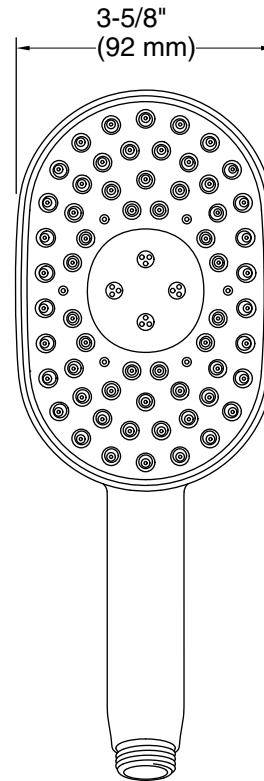

Features

- Multifunction handshower with advanced spray engine provides three spray experiences: Full Coverage with Katalyst technology, Deep Massage, and Cloud
- Full Coverage with Katalyst technology delivers a drenching spray experience, ideal for rinsing shampoo from hair
- Deep Massage streams twist and swirl, targeting sore muscles to ease away aches and pains
- Cloud spray experience restores with a thick cloud of silky, super-fine water droplets
- MasterClean™ sprayface features an easy-to-clean surface that withstands mineral buildup
- Optimized sprayface for maximum performance
- 2.5 gpm (9.5 lpm) maximum flow rate

Installation

- G 1/2 inlet connection
- Requires shower hose (sold separately)
- Bracket or sidebar required for wall-mount installation
- Deck-mount holder required for deck-mount installation

Recommended Products/Accessories

- K-9514 60" Shower Hose
- K-8593 72" Shower Hose
- K-26309 Wall-mount handshower holder
- K-26310 Wall-mount handshower holder with supply elbow and check valve
- K-26312 32-1/8" sidebar
- K-26313 40" sidebar
- K-26314 31-1/2" deluxe sidebar with integrated water supply

Color	Code	Description
	CP	Polished Chrome
	BN	Vibrant™ Brushed Nickel
	BL	Matte Black
	2MB	Vibrant™ Brushed Moderne Brass

Technical Information

All product dimensions are nominal.

Handshower:

Rated maximum flow: 2.5 gal/min (9.5 l/min)
Pressure: 80 psi (5.5 bar)