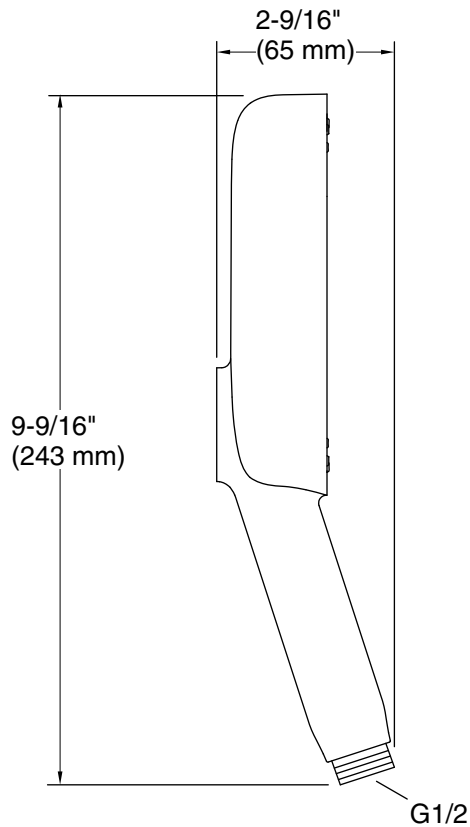

Installation

- G 1/2 inlet connection
- Requires shower hose (sold separately)
- Bracket or sidebar required for wall-mount installation
- Deck-mount holder required for deck-mount installation

Recommended Products/Accessories

- K-9514 60" Shower Hose
- K-8593 72" Shower Hose
- K-26309 Wall-mount handshower holder
- K-26310 Wall-mount handshower holder with supply elbow and check valve
- K-26312 32-1/8" sidebar
- K-26313 40" sidebar
- K-26314 31-1/2" deluxe sidebar with integrated water supply

Color	Code	Description
	CP	Polished Chrome
	BN	Vibrant™ Brushed Nickel
	BL	Matte Black
	2MB	Vibrant™ Brushed Moderne Brass

Technical Information

All product dimensions are nominal.

Handshower:

Rated maximum flow: 2.5 gal/min (9.5 l/min)
Pressure: 80 psi (5.5 bar)