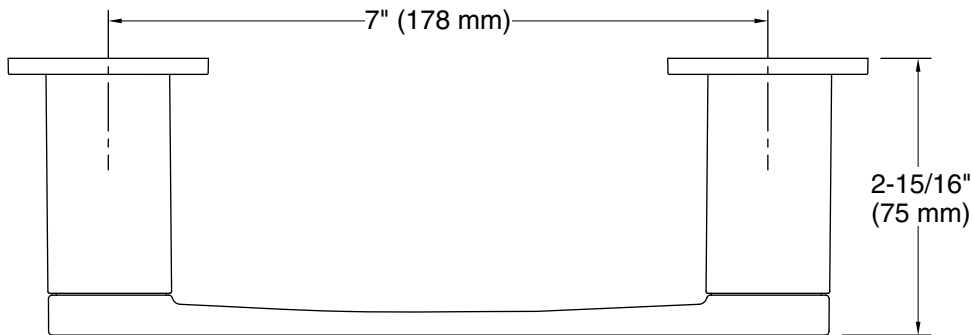

**Honesty™**  
Pivoting toilet paper holder  
**K-26638**

**Features**

- Pivoting holder makes changing toilet paper quick and simple
- Coordinates with Honesty faucets accessories, and showering components to complete your bathroom

### Technical Information

All product dimensions are nominal.

Material: Zinc