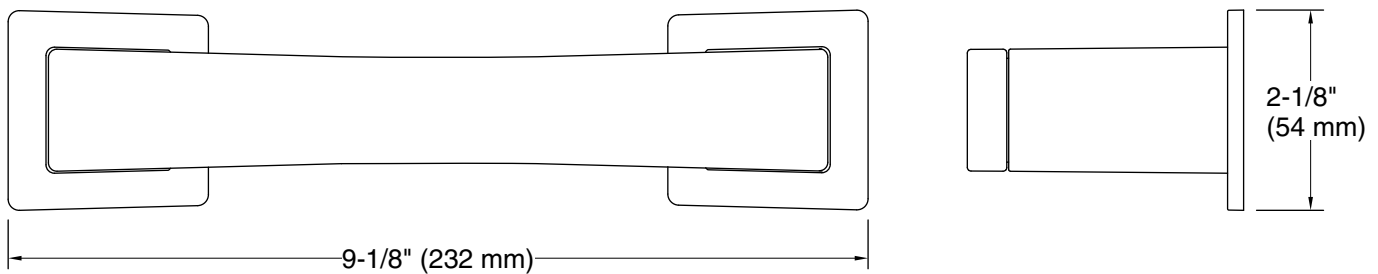

**Honesty™**  
Pivoting toilet paper holder  
**K-26638**

**Features**

- Pivoting holder makes changing toilet paper quick and simple
- Coordinates with Honesty faucets accessories, and showering components to complete your bathroom

### Technical Information

All product dimensions are nominal.

Material: Zinc