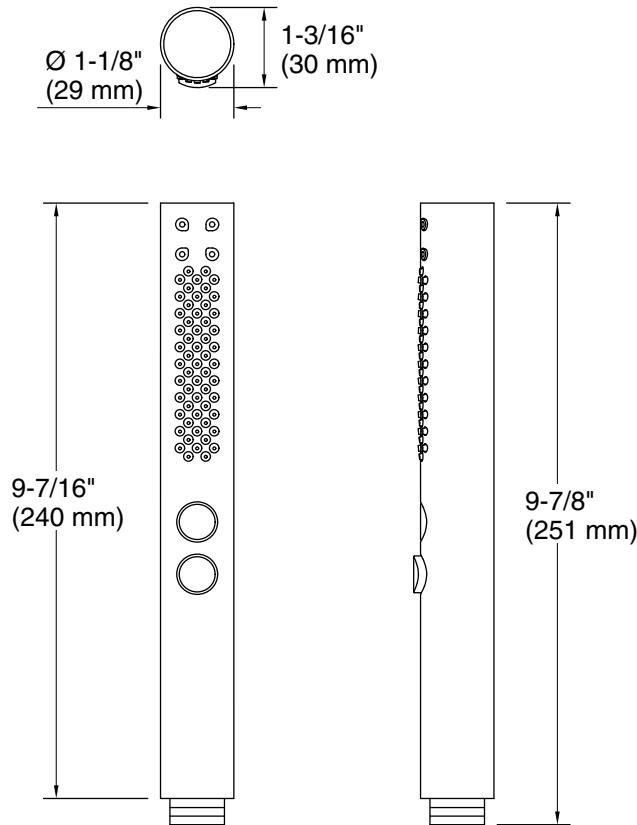

Features

- Multifunction handshower offers full coverage and targeted massage spray settings
- Ergonomic design is comfortable and easy to grip
- MasterClean™ sprayface features an easy-to-clean surface that withstands mineral buildup and maximizes spray performance
- 1.75 gpm (6.6 lpm) flow rate.
- Contains flow-regulating check valve for backflow prevention
- This product can help a building earn Water Efficiency points in LEED® Green Building Rating System

K-8593 72" Shower Hose

or

K-14791 wall-mount handshower holder with supply elbow

K-9514 60" Shower Hose

Optional Products/Accessories

K-9660 Vacuum Breaker

OBC

Codes/Standards

Technical Information

All product dimensions are nominal.

Spout:

Handshower rated max flow: 1.75 gal/min (6.6 l/min)

Notes

For use with automatic compensating valves rated at 1.5 gal/min (5.7 l/min) or less.