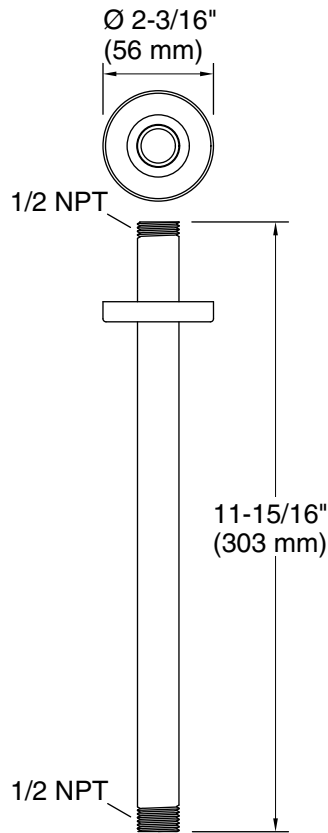

Features

- Compatible only with single-function rainheads
- 12" (305 mm) straight shower arm

Material

- Brass construction ensures durability and reliability
- KOHLER finishes resist corrosion and tarnishing

Installation

- 1/2 -14 NPT connection
- Ceiling-mount

Codes/Standards

None Applicable

KOHLER® Faucet Lifetime Limited Warranty

See website for detailed warranty information.

Available Colors/Finishes

Color tiles intended for reference only.

Technical Information

All product dimensions are nominal.