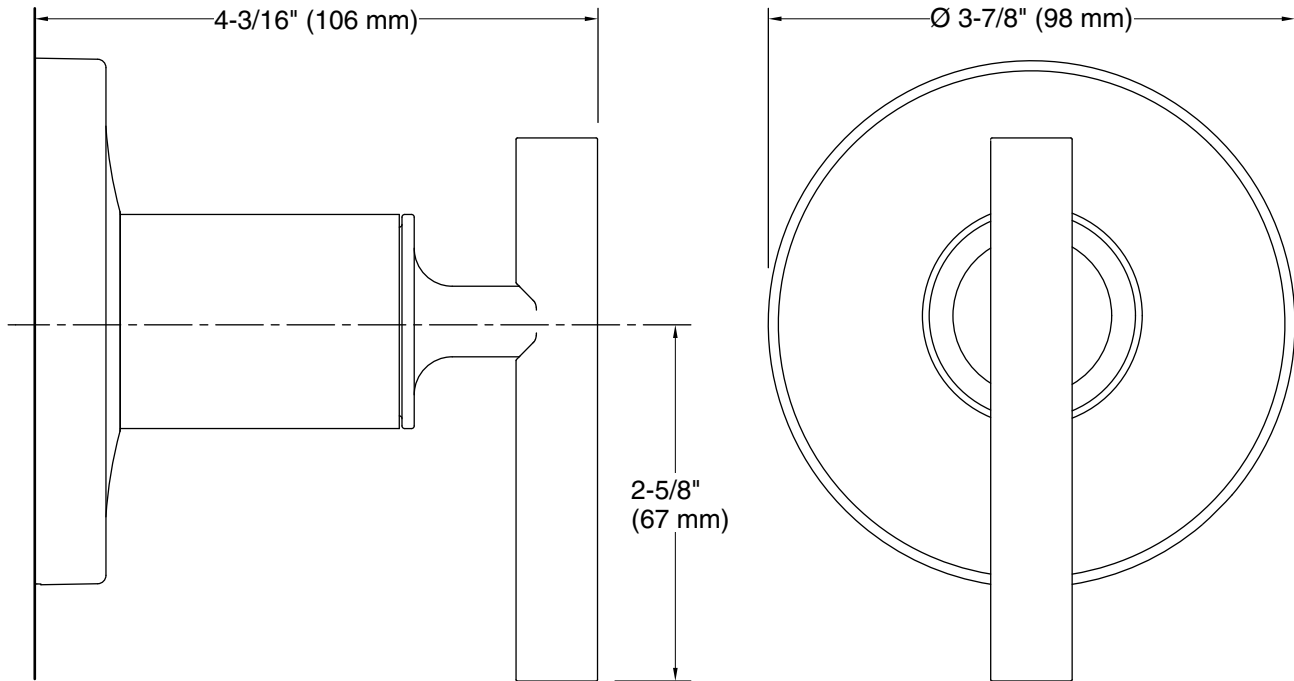

**Technical Information**

All product dimensions are nominal.

**Spout:**

**Notes**

Install this product according to the installation instructions.

ADA, OBC, CSA B651 compliant when installed to the specific requirements of these regulations.