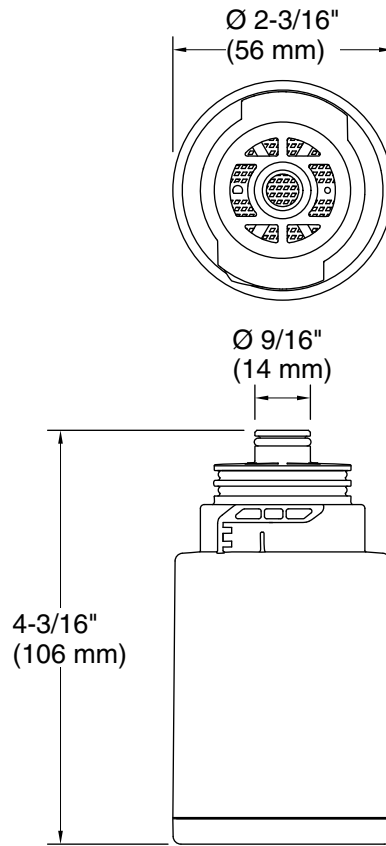

Technical Information

All product dimensions are nominal.

Notes

Install this product according to the installation instructions.

Replace filter cartridge every 6 months.