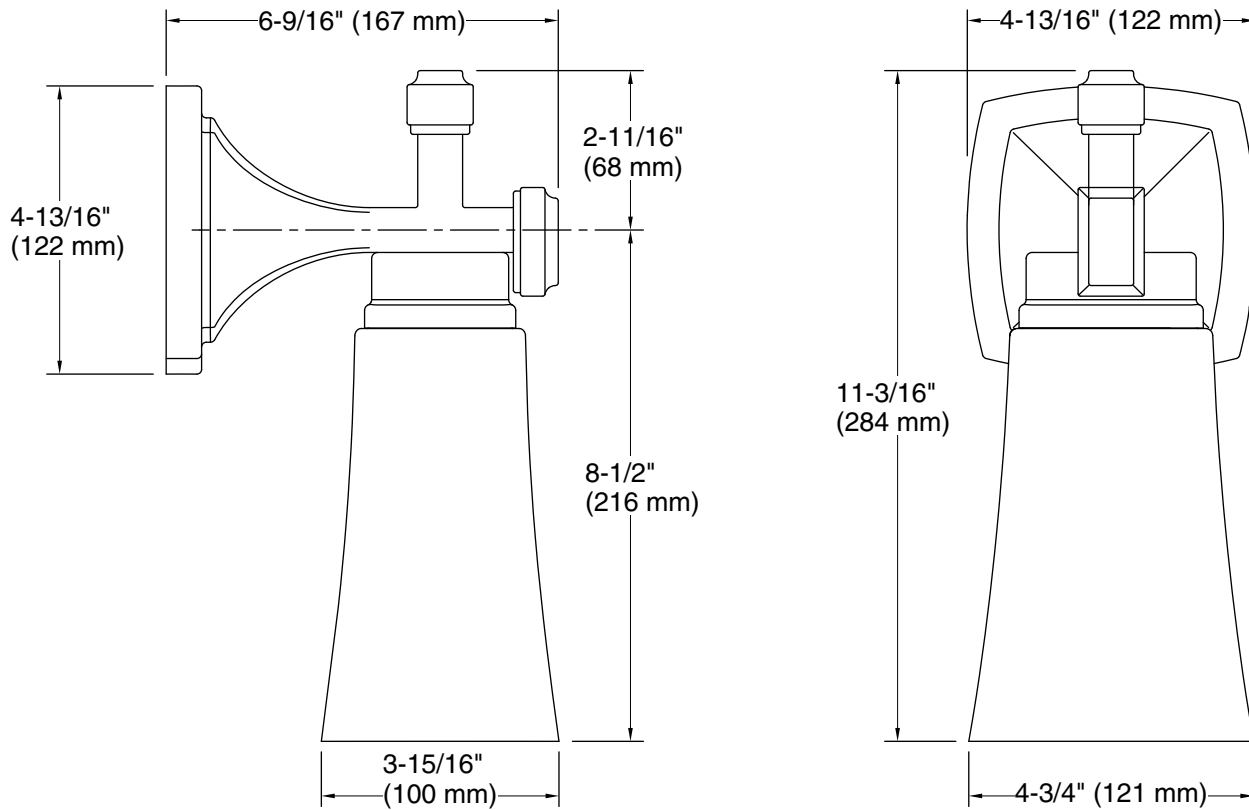

Required Electrical Service

One circuit required.

120 V, 60 Hz

Technical Information

All product dimensions are nominal.

Material: Steel, Glass, Aluminum, Zinc

Number of Lights: 1

Lighting Type: Socket-based

Socket Type: E-26 Medium

Number of Shades: 1

Shade Type: Glass - clear