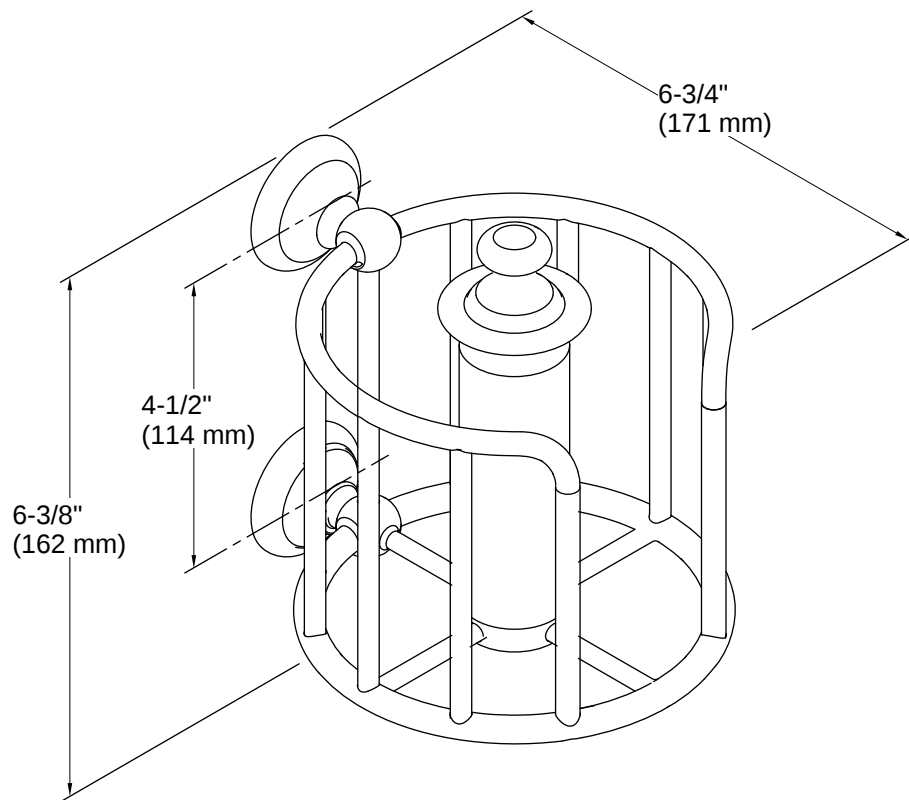

Installation

- Installation template and tools included

Installation Notes

Install this product according to the installation instructions.

CAUTION: Risk of personal injury. Do not install these products in any area where they are likely to be used inadvertently as a grab bar or support bar. These products are not designed or intended for use as a grab bar or support bar.