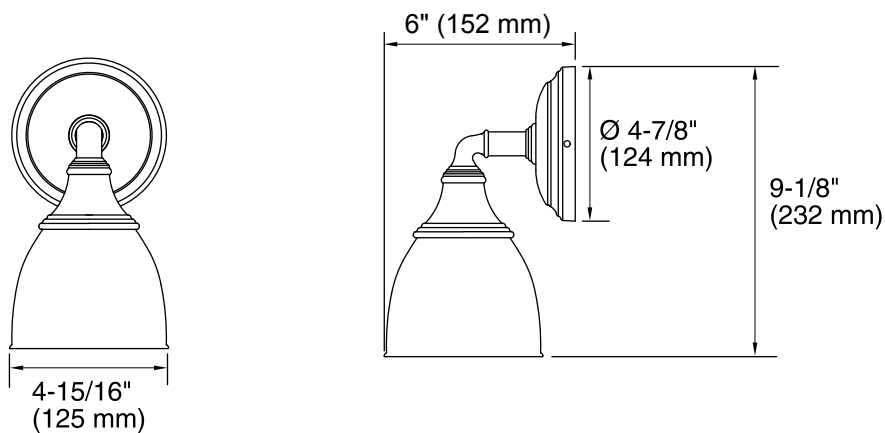

## Product Specification

The single-light wall sconce shall be of metal construction. Sconce shall include installation hardware. Sconce shall require a maximum 100-W bulb (not supplied). Sconce shall be positioned facing up or down. Sconce shall complement the Devonshire faucet line. Single-light wall sconce shall be Kohler Model K-10570.