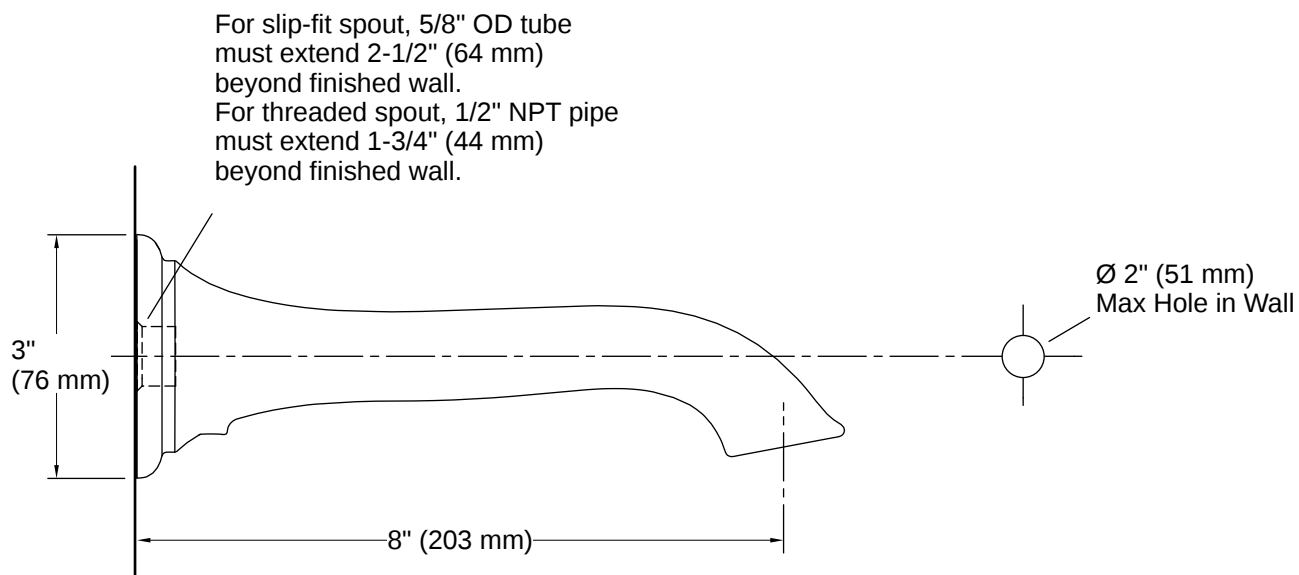

Installation

- Wall-mount installation with slip-fit connection and NPT threads

Installation Notes

Install this product according to the installation instructions.