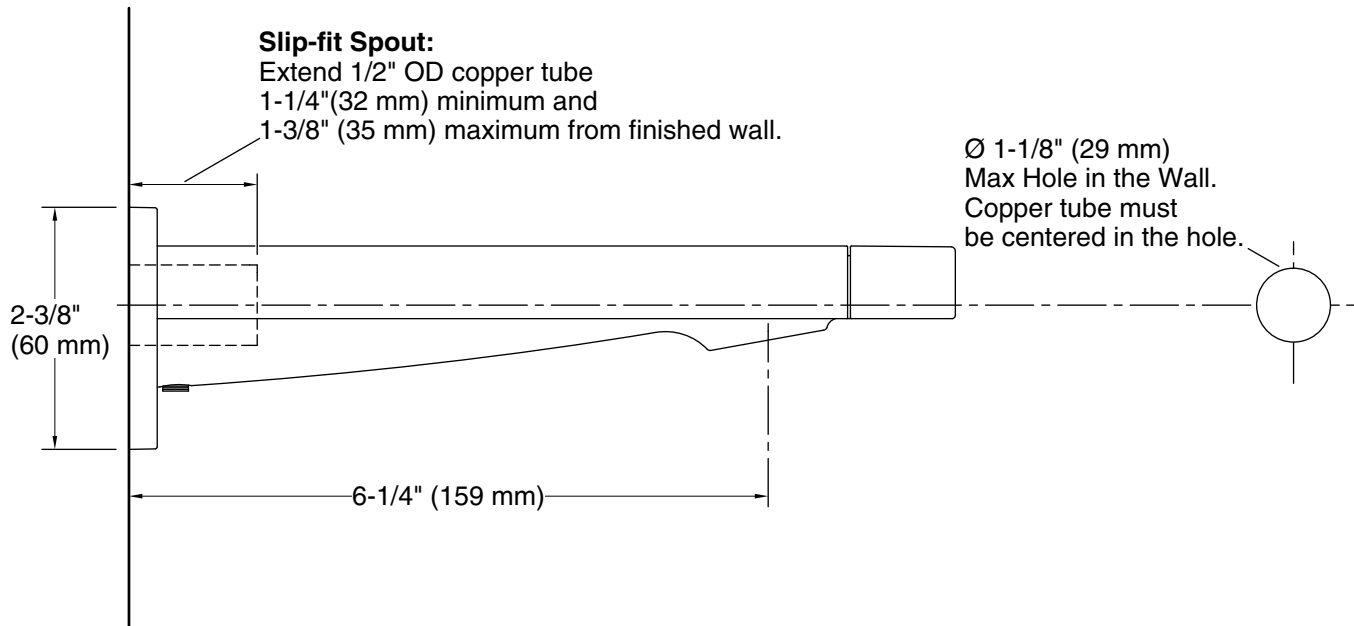

Technical Information

All product dimensions are nominal.

Drain included: No

Notes

Install this product according to the installation instructions.