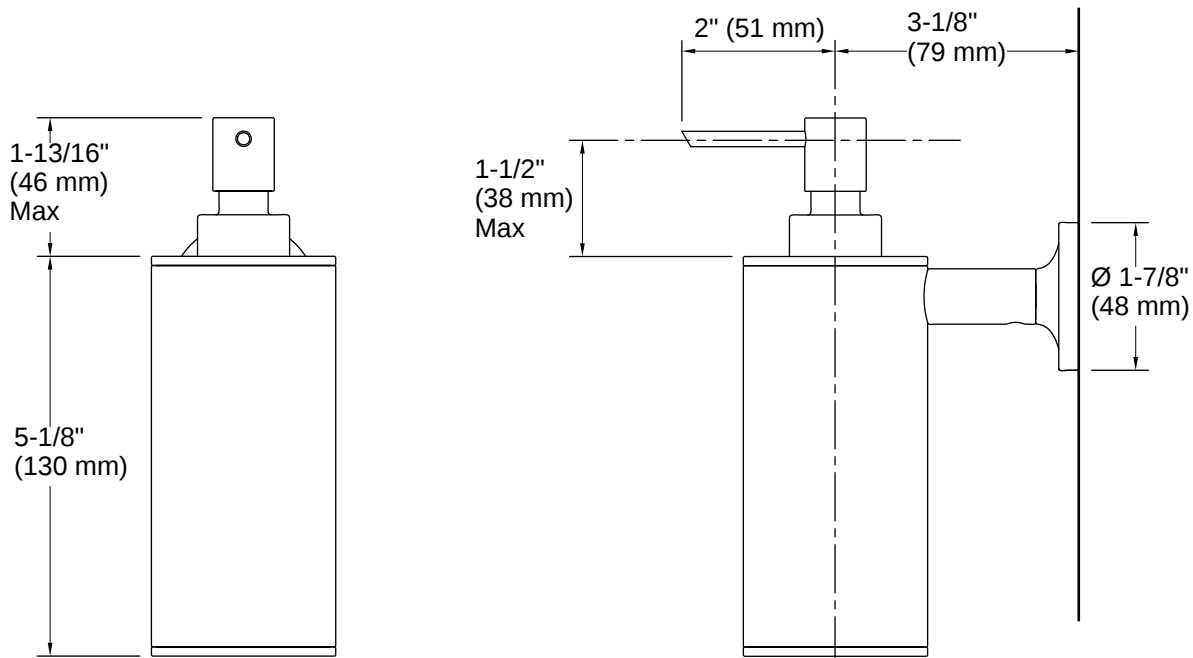

Installation Notes

Install this product according to the installation instructions.