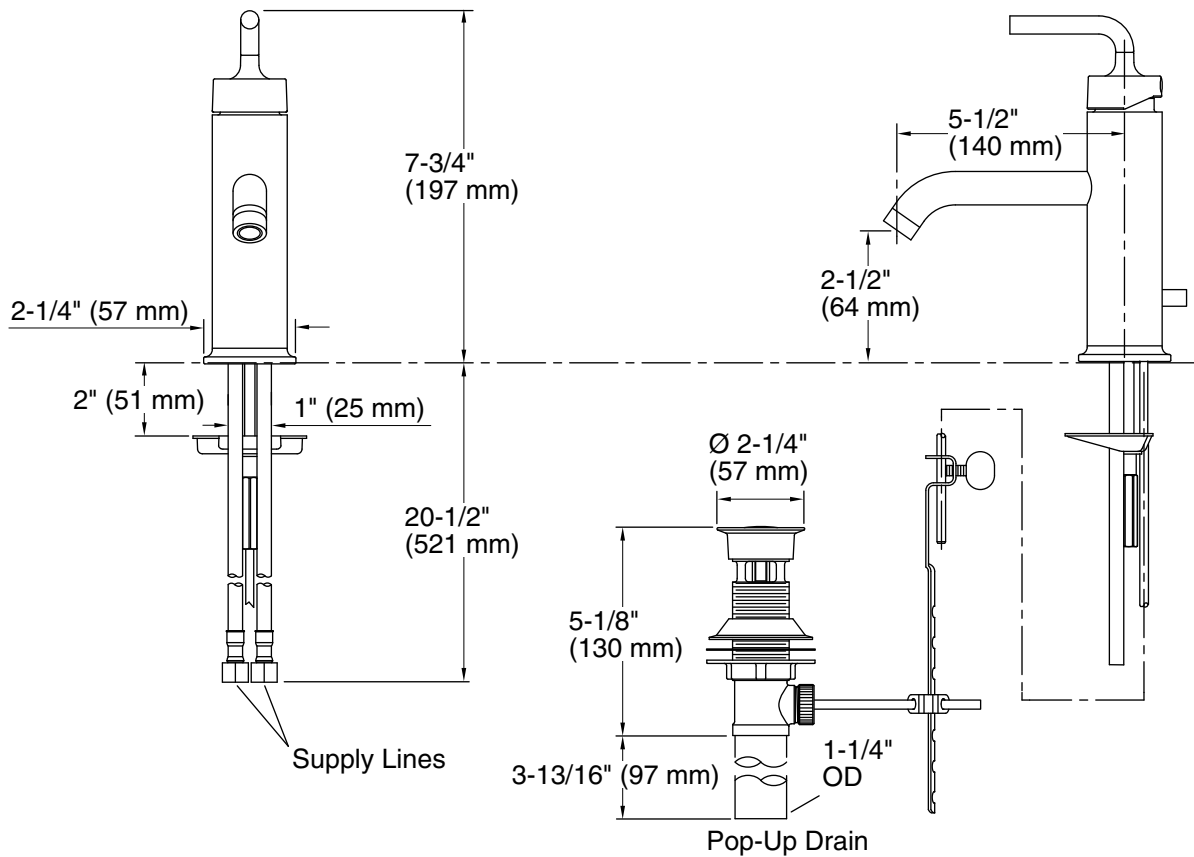

## Technical Information

All product dimensions are nominal.

### Spout:

Spout reach: 5-1/2" (140 mm)