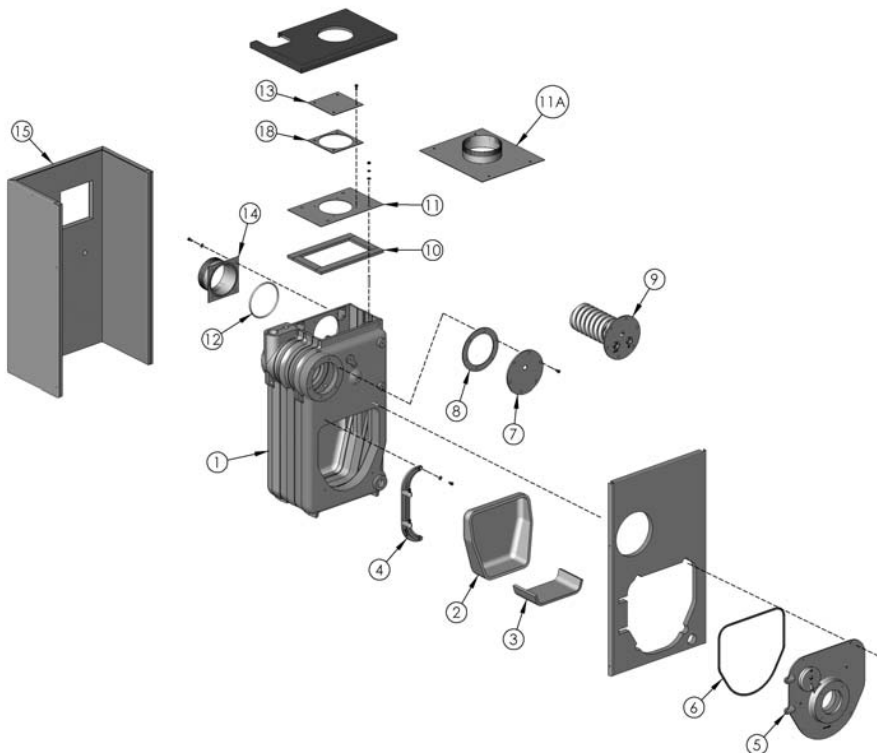

Steam Boiler