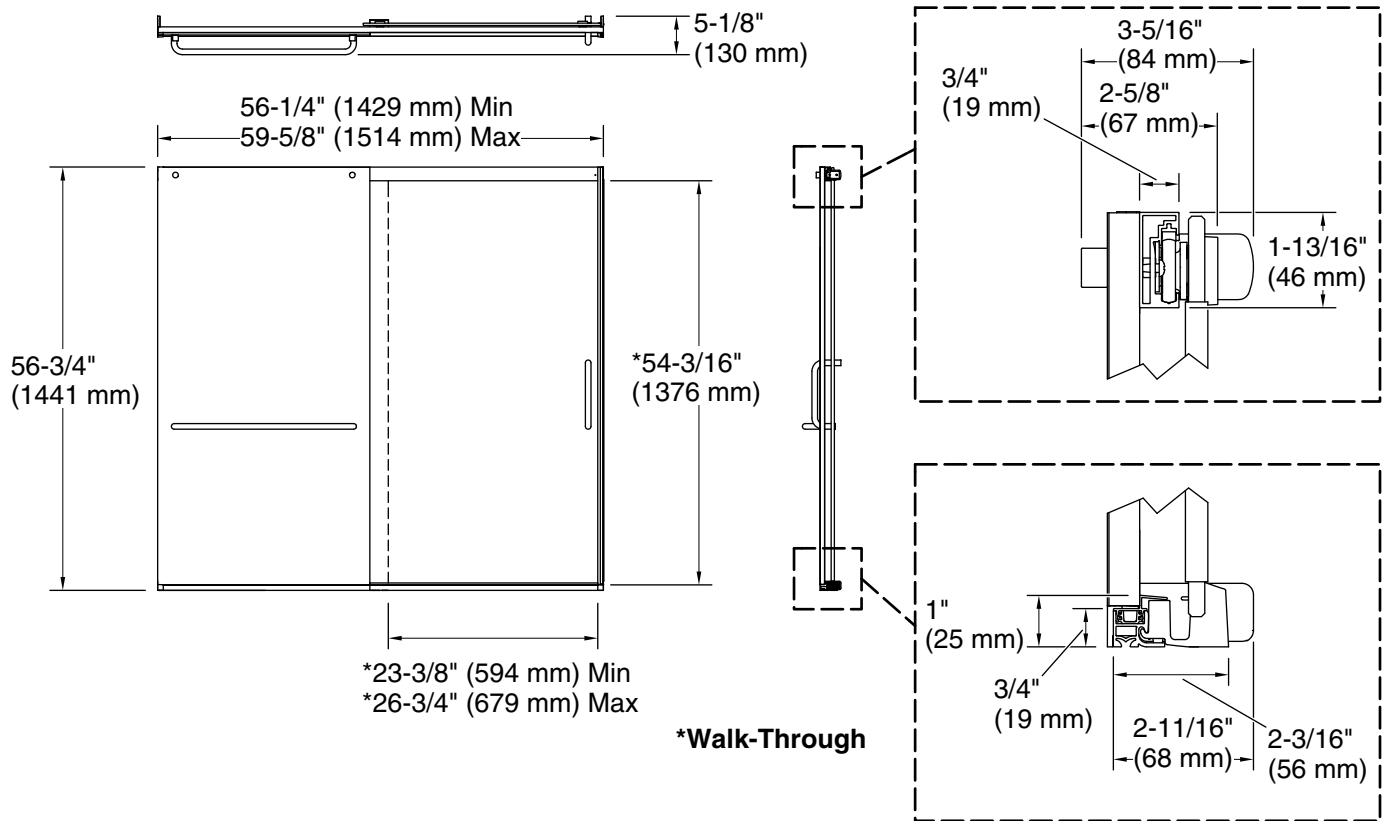

Features

- Frameless design emphasizes glass and creates a sleek, minimalist look
- Vertical handle with inside knob on moving panel
- Gently-curved towel bar provides integrated storage on fixed panel
- Tempered glass ensures enhanced safety and durability
- CleanCoat™+ glass coating creates a hydrophobic barrier that repels water, soap scum, and residue, saving time and protecting shower doors 10 times longer than original CleanCoat. (Based on 2021 internal wear/abrasion testing using a microfiber cloth.)
- Smooth, easy-to-clean wall jambs
- Full-length moving panel seal provides excellent water containment
- Coordinates with other products in the Elate collection
- Shower door configuration consists of one sliding panel and one stationary panel

Material

- Frameless, heavy 5/16" (8 mm) thick Crystal Clear tempered glass
- Anodized aluminum prevents rust and corrosion

Installation

- Fits opening widths 56-1/4" - 59-5/8" (1429 - 1514 mm)
- 3-3/8" (86 mm) width adjustment
- Out-of-plumb adjustability simplifies installation
- Door can be installed to open to the left or right to suit your bathroom layout
- For residential use only
- Not for use in hospitality

Available Glass Options

Code	Description
L	Crystal Clear

Technical Information

All product dimensions are nominal.

Installation type: For bath installation

Base-To-Wall 1/2" (13 mm)

Radius – Max:

Glass coating: CleanCoat+

Notes

Install this product according to the installation instructions.

The vertical opening should be a minimum of 60-1/8" (1527 mm) to allow for installation clearance.