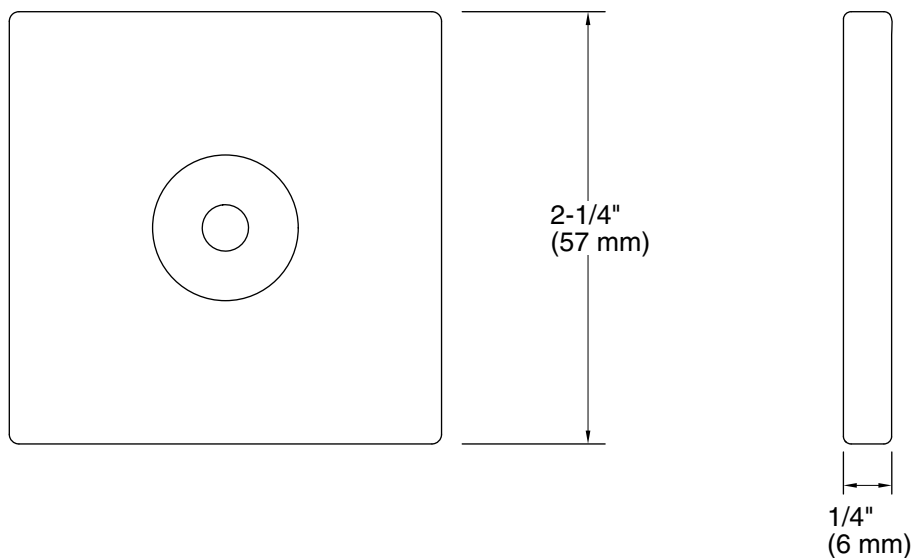

Color tiles intended for reference only.

Color	Code	Description
	CP	Polished Chrome
	SN	Vibrant™ Polished Nickel
	BN	Vibrant™ Brushed Nickel
	BL	Matte Black

Technical Information

All product dimensions are nominal.