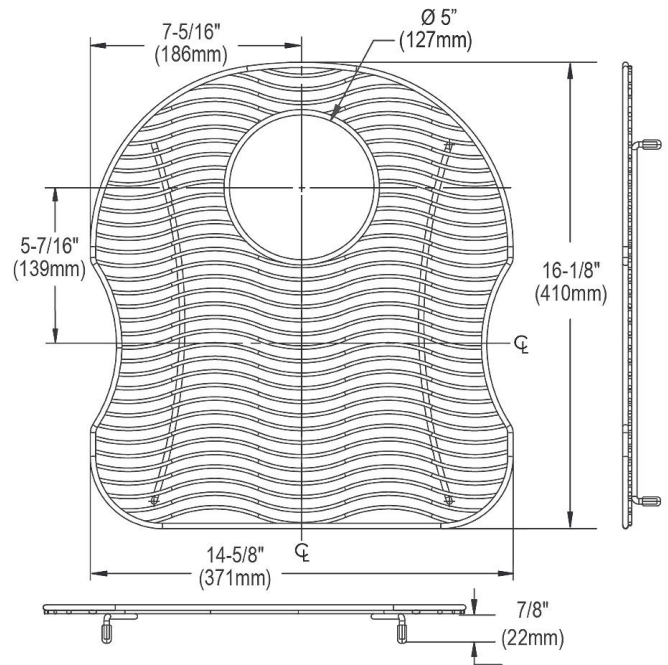

A Century of Tradition and Quality.

For more than 100 years, Elkay has been making innovative products and providing exceptional customer care. We take pride in offering plumbing products that make life easier, inspire change and leave the world a better place.

[Clean and Care Manual (PDF)](#)

[Clean and Care Manual (PDF)](#)

[Warranty (PDF)](#)