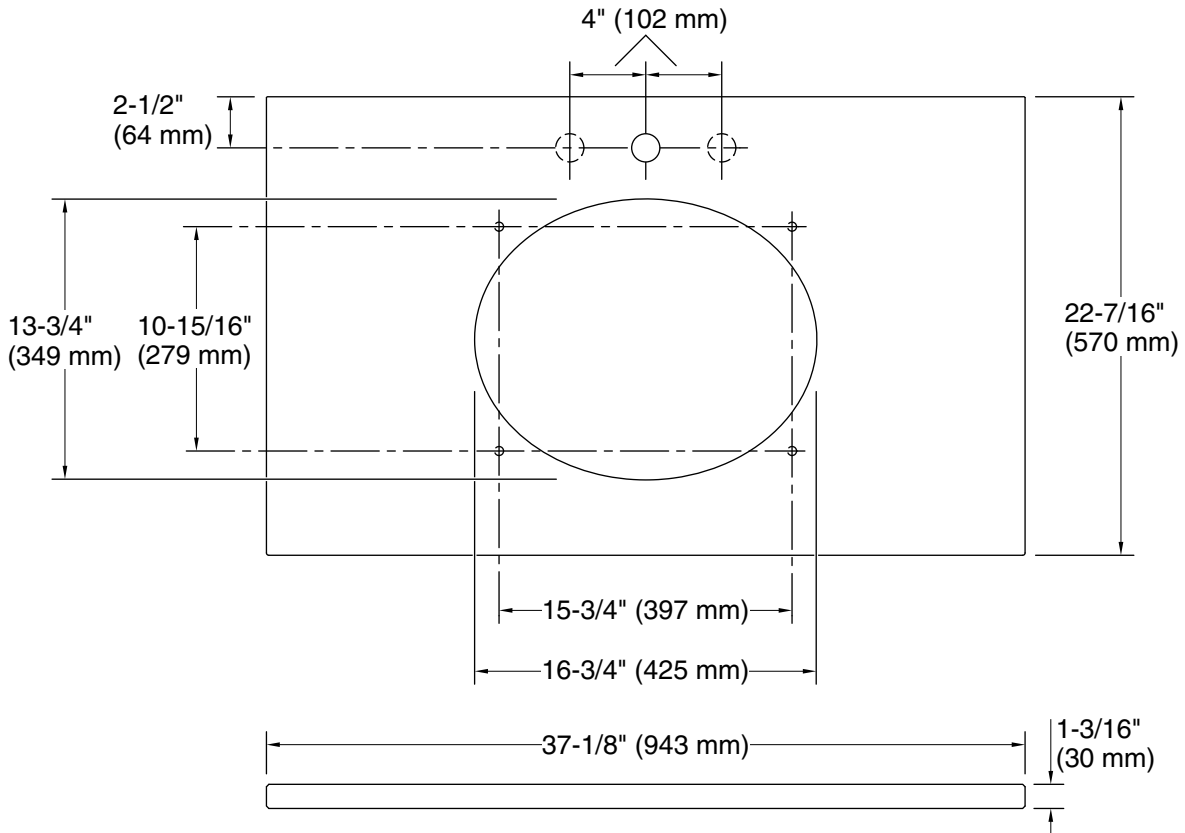

Technical Information

All product dimensions are nominal.

Installation: Vanity top/ITB

Number of deck 1

holes:

Notes

Install this product according to the installation instructions.