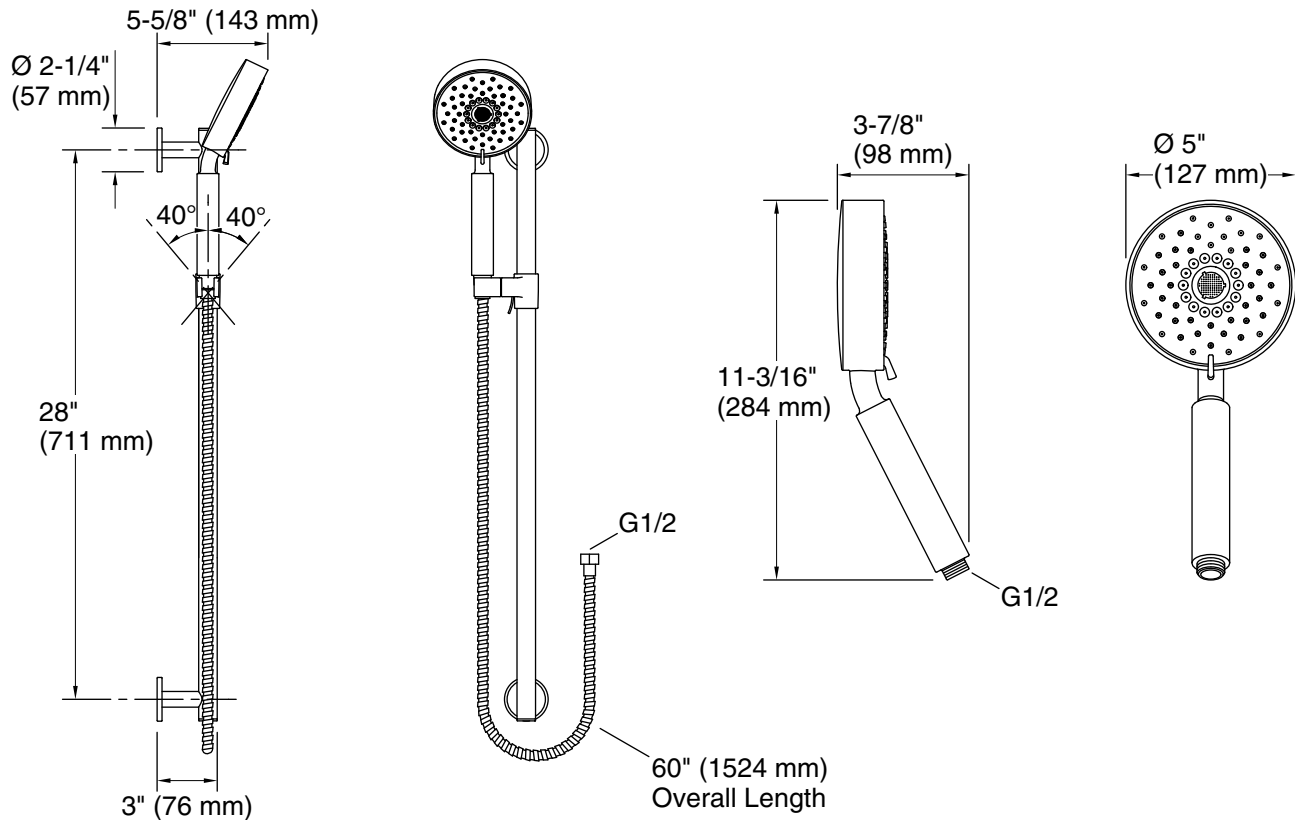

Features

- Includes Purist® 1.75-gpm multifunction handshower, 60" metal hose, 30" sidebar and contemporary sidebar trim
- Multifunction showerhead and handshower each have advanced spray engines to provide three experiences: full coverage, pulsating massage, and silk spray
- Full coverage spray produces an encompassing spray ideal for everyday use
- Pulsating massage spray targets sore muscles to ease away aches and pains
- Silk spray releases a dense, luxurious spray ideal for rinsing
- Thumb tab allows for a smooth transition between sprays
- Combination of balance, weight, grip, and angle makes this handshower comfortable and easy to use
- MasterClean™ sprayface features an easy-to-clean surface that withstands mineral buildup
- 1.75 gpm (6.6 lpm) flow rate.
- 30" sidebar features adjustable mounting brackets for installation flexibility
- Coordinates with Purist®, Stillness®, and Composed® faucets and accessories
- Features a nonpositive shutoff: water-saving pause mode to temporarily reduce water flow
- Pause feature temporarily pauses water flow to conserve water while you lather, shave, or shampoo

Technical Information

All product dimensions are nominal.

Handshower:

Rated maximum flow:	1.75 gal/min (6.6 l/min)
Pressure:	45 psi (3.1 bar)

Notes

Install this product according to the installation instructions.