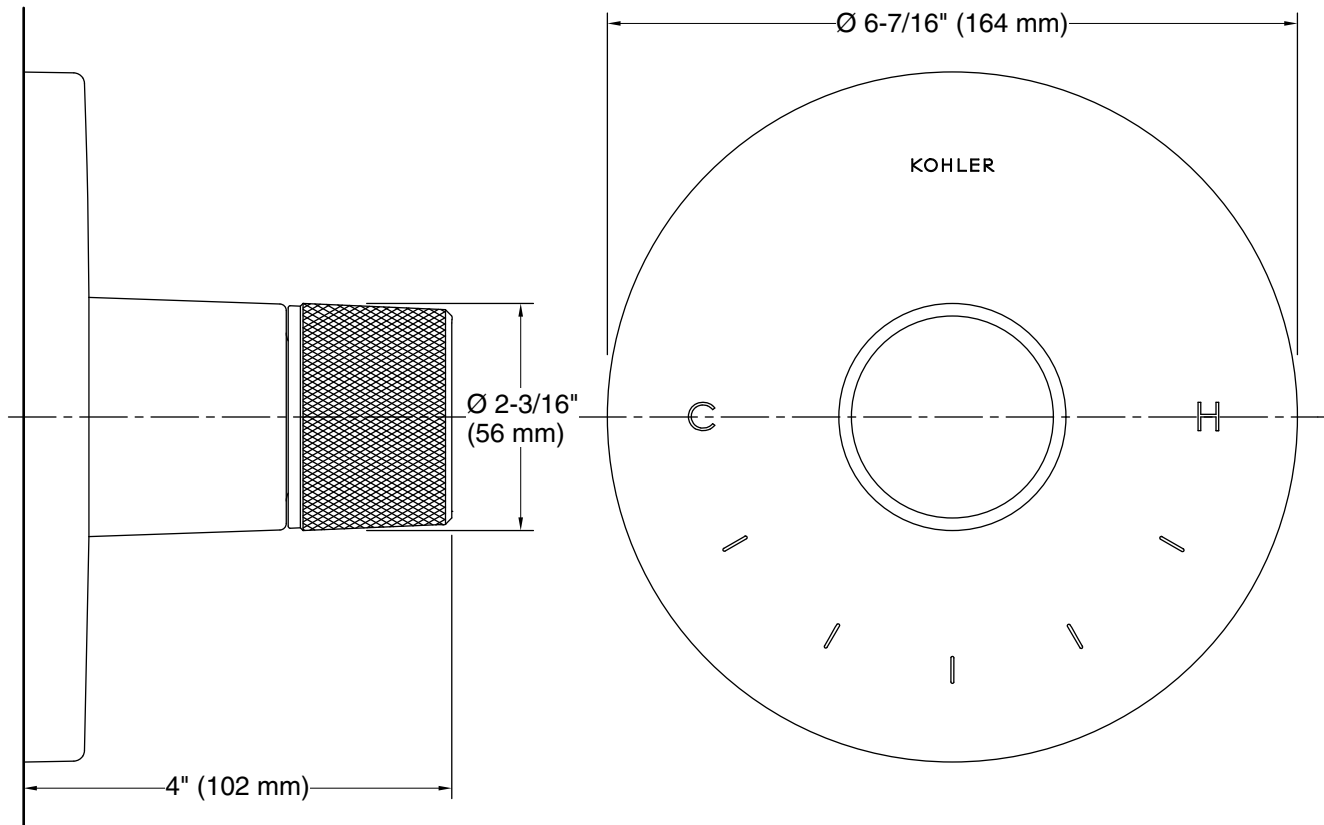

Technical Information

All product dimensions are nominal.

Spout:

Notes

Install this product according to the installation instructions.