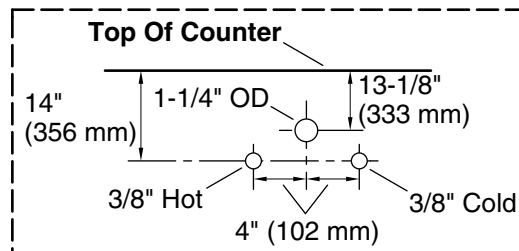

Color	Code	Description
	0	White
	1WT	Mohair Grey

Technical Information

All product dimensions are nominal.

Lighting included: No

Notes

Install this product according to the installation instructions.