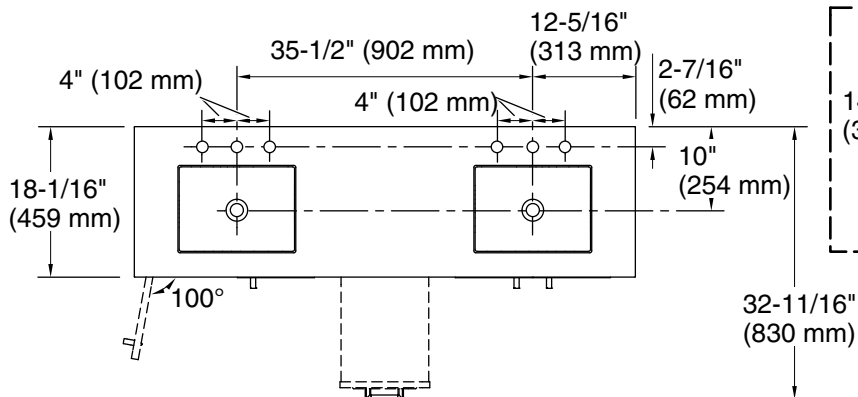

Color	Code	Description
	0	White
	1WT	Mohair Grey

Technical Information

All product dimensions are nominal.

Lighting included: No

Notes

Install this product according to the installation instructions.