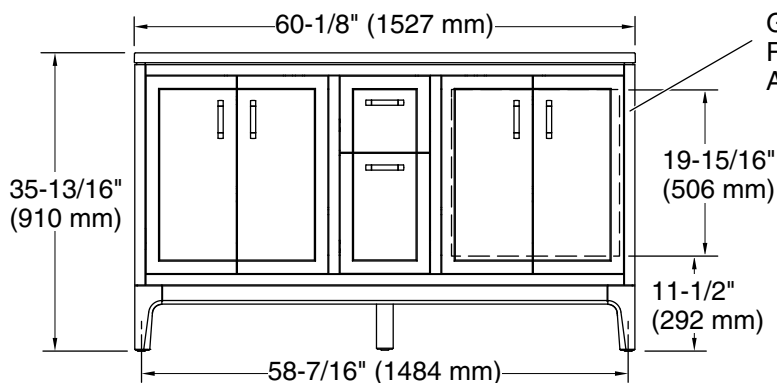

Technical Information

All product dimensions are nominal.

Lighting included: No

Notes

Install this product according to the installation instructions.