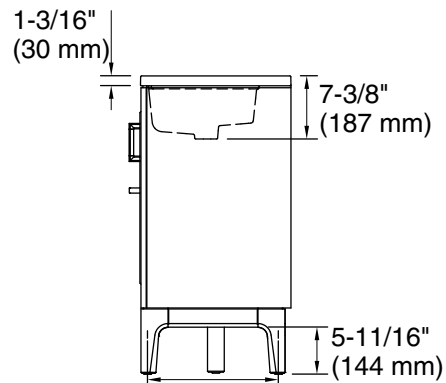

Features

- Set includes cabinet, precut quartz vanity top, sinks, legs, and cabinet hardware
- Two full-extension 12-3/4" (325 mm) drawers with soft-close side-mount slides
- Two 18" (457 mm) cabinet interior spaces provide ample storage
- Three-way adjustable slow-close door hinges for easy cabinet access
- Finish-matched cabinet interior offers generous clearance for plumbing
- Customize your storage with optional accessories such as floor liners, drawer organizers, and perfectly sized containers (sold separately)
- Brushed Nickel hardware included on the White and Atmos Grey vanities
- Coordinates with Pure White (PWH) quartz side splash (sold separately)
- Pure White (PWH) quartz vanity top adds beauty and long-lasting durability

Color	Code	Description
	0	White
	1WT	Mohair Grey

Technical Information

All product dimensions are nominal.

Lighting included: No

Notes

Install this product according to the installation instructions.