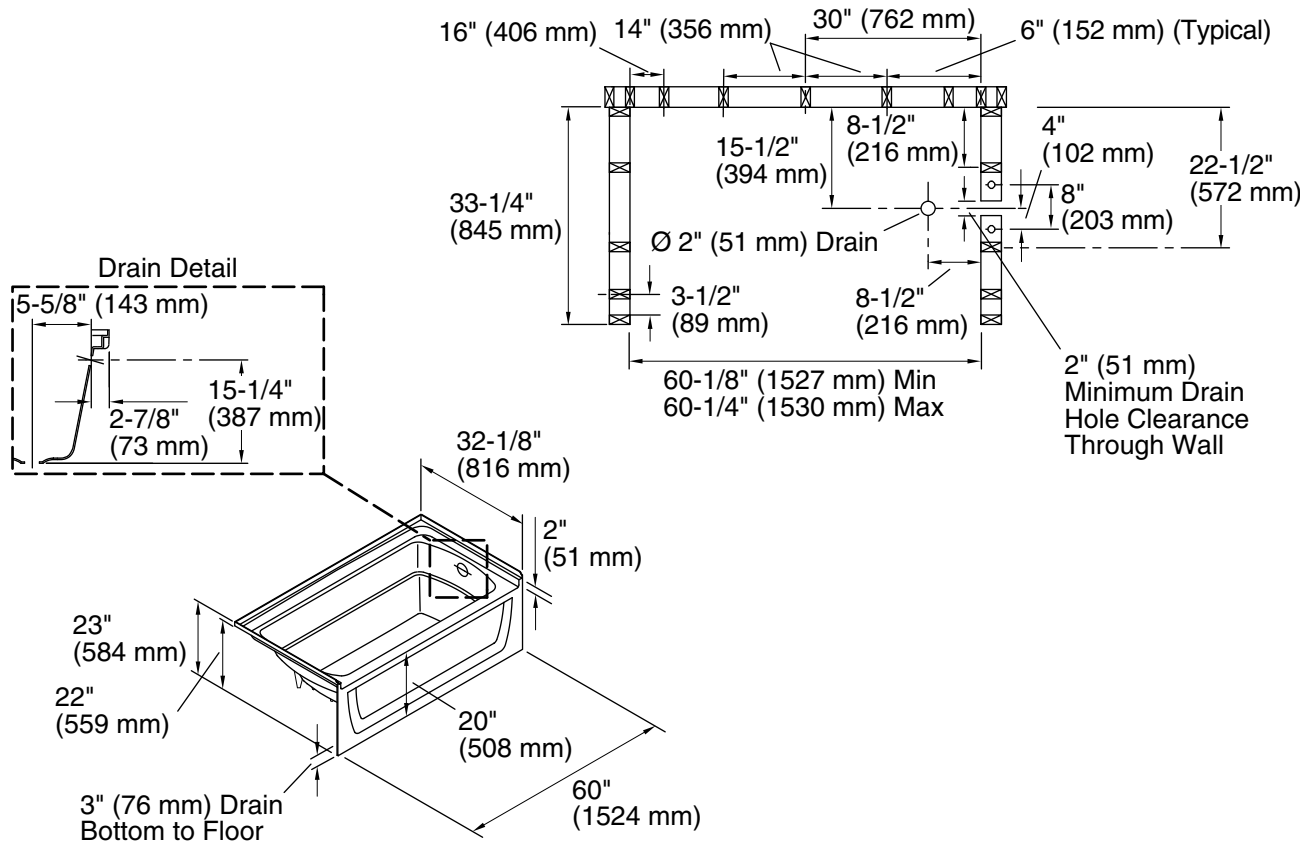

Technical Information

All product dimensions are nominal.

Drain location:	Right
Basin area, bottom:	42" x 20" (1067 mm x 508 mm)
Basin area, top:	54" x 26" (1372 mm x 660 mm)
Water depth:	13" (330 mm)
Water capacity:	51 gal (193.1 L)
Maximum door width:	57-11/16" (1465 mm)

Notes

Install this product according to the installation instructions.

Studs should be positioned roughly as shown.

Double studding is recommended for pivot shower door installations.