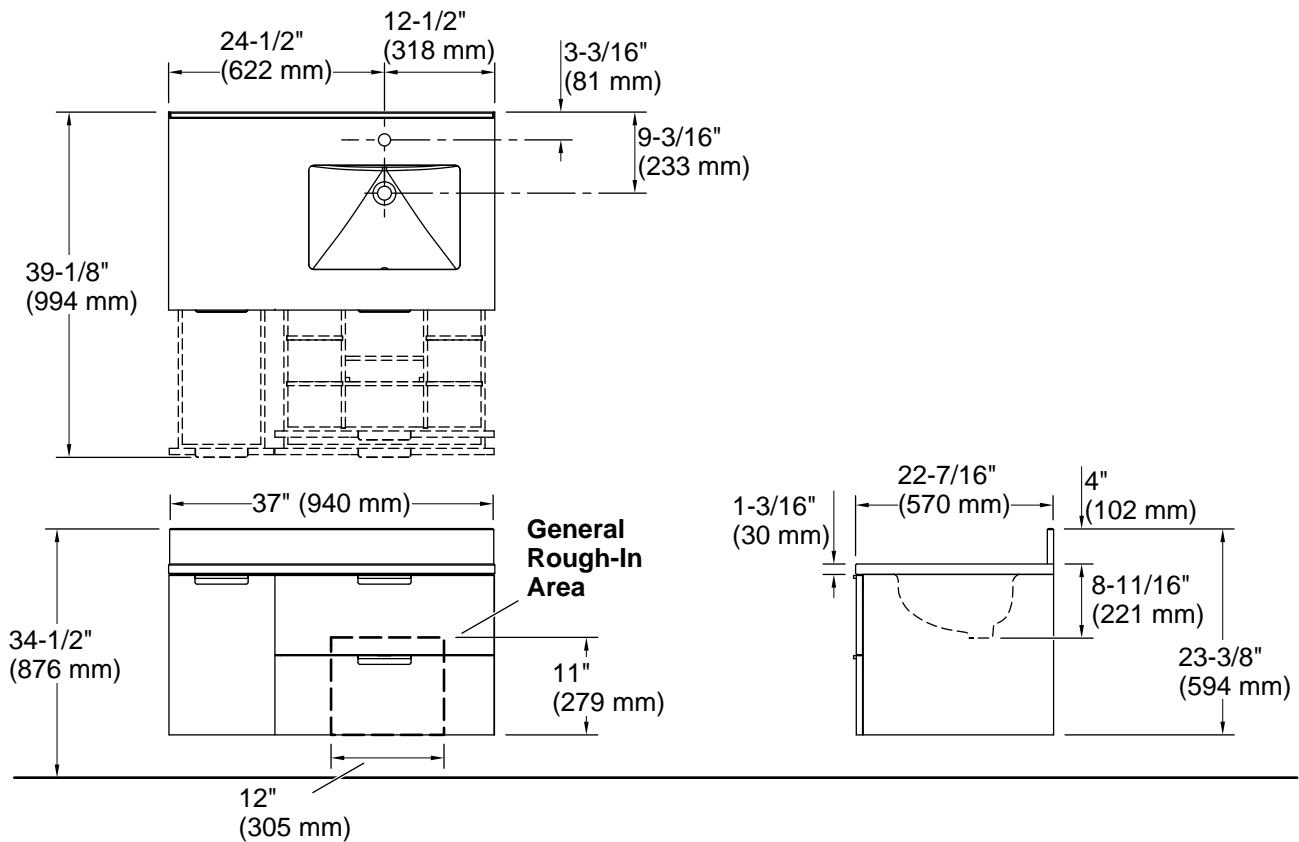

## Features

- Set includes cabinet, precut quartz vanity top, backsplash, sink, cabinet hardware
- White quartz vanity top and backsplash add beauty and long-lasting durability
- Polished Chrome hardware included on White vanities and Brushed Nickel hardware on Light Oak vanities
- Full-extension 15" (382 mm) upper drawer with soft-close undermount slides
- Full-extension 17" (432 mm) lower drawer with soft-close undermount slides
- Solid wood drawers with dovetail construction
- Removable dividers in top drawers to personalize drawer organization
- Vanity top has single faucet hole with pilot holes for optional 8" (203 mm) widespread faucet configuration

## Technical Information

All product dimensions are nominal.