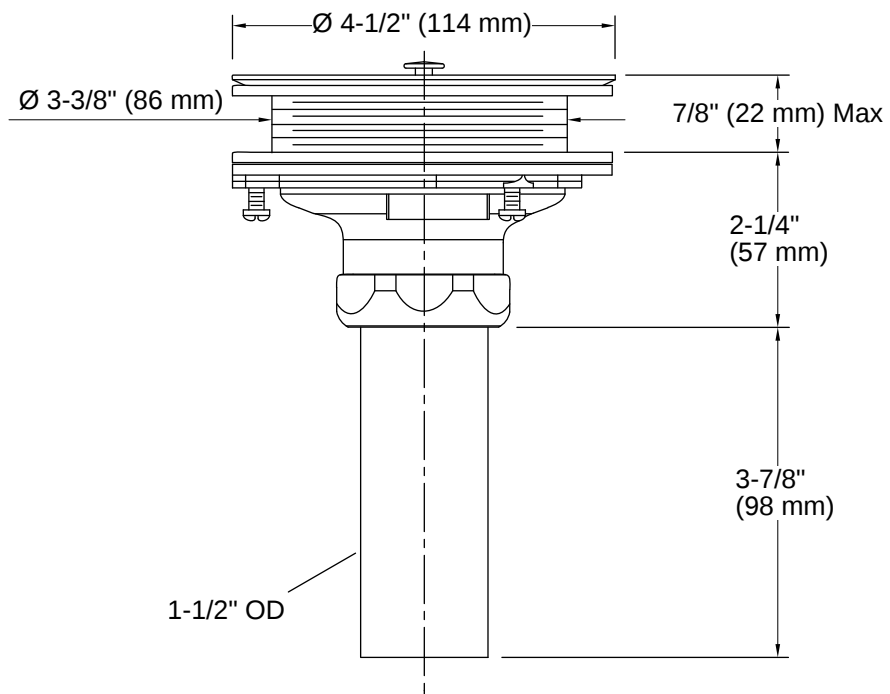

Installation Notes

Install this product according to the installation instructions.