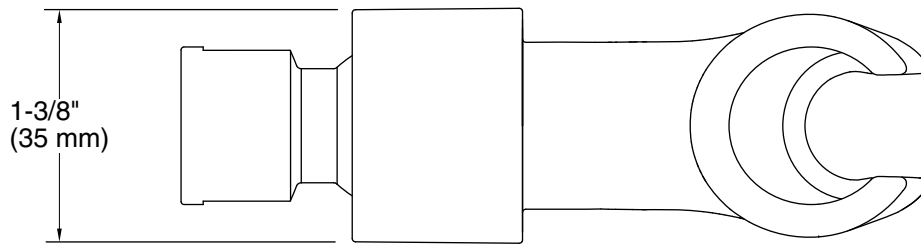

Awaken®
Handshower Cradle
K-98771

Features

- Easily mounts on the end of your shower arm
- Brass ball joint pivots to angle handshower
- Fits most standard handshower hoses and handshowers

Material

- KOHLER® finishes resist corrosion and tarnishing

Technical Information

All product dimensions are nominal.

Material: Metal

Notes

Install this product according to the installation guide.