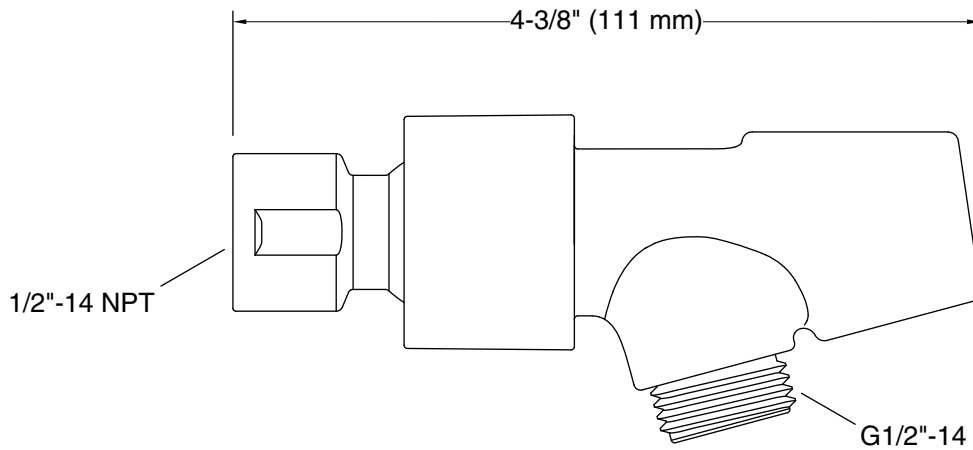

Awaken®
Handshower Cradle
K-98771

Features

- Easily mounts on the end of your shower arm
- Brass ball joint pivots to angle handshower
- Fits most standard handshower hoses and handshowers

Material

- KOHLER® finishes resist corrosion and tarnishing

Technical Information

All product dimensions are nominal.

Material: Metal

Notes

Install this product according to the installation guide.