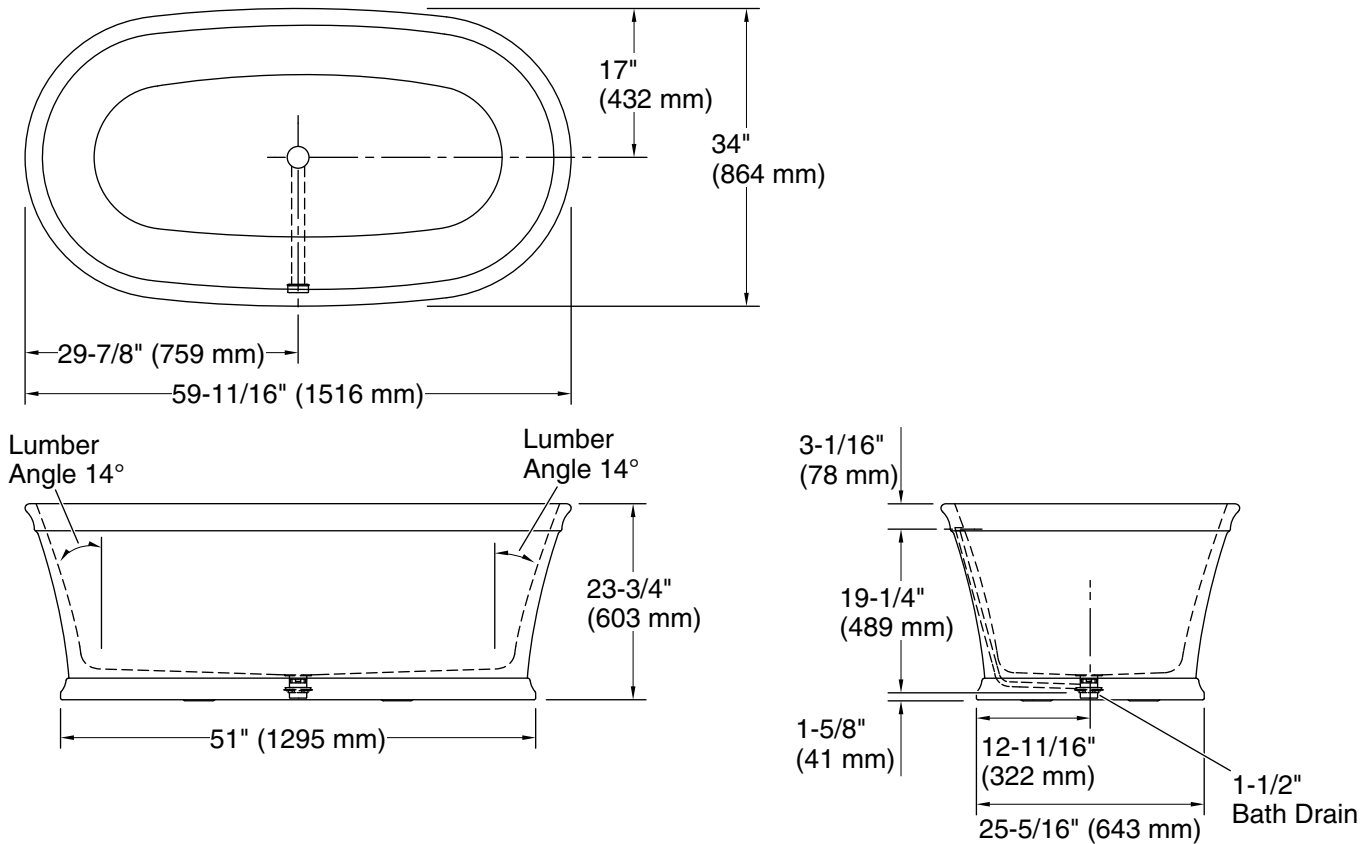

**Memoirs®**  
60" x 34" freestanding bath  
**K-8332**

**Features**

- Freestanding design creates a striking focal point in your bathing area
- 17-7/16" (443 mm) soaking depth
- Integral lumbar support
- Slotted overflow allows for deep soaking
- Center toe-tap drain with KOHLER Lithocast® cover
- Coordinates with other products in the Memoirs collection
- 59-11/16" (1516 mm) x 34" (864 mm) x 23-3/4" (603 mm)

## Technical Information

All product dimensions are nominal.

Installation:	Freestanding
Drain location:	Center
Basin area, bottom:	46-13/16" x 21" (1189 mm x 533 mm)
Basin area, top:	59" x 33-5/16" (1499 mm x 846 mm)
Weight:	250 lbs (113.4 kg)
Water depth:	17-7/16" (443 mm)
Water capacity:	80 gal (302.8 L)
Template:	Footprint, 1303995-7, not required, not included

## Notes

Measure your actual product for rough-in details.

Install this product according to the installation instructions.

The hot water supply should be 70% of the capacity of the bath or greater. Installations will vary.

Allow for 3" (76 mm) diameter of clearance around the drain pipe on finished floor material to prevent drain body interference during installation.