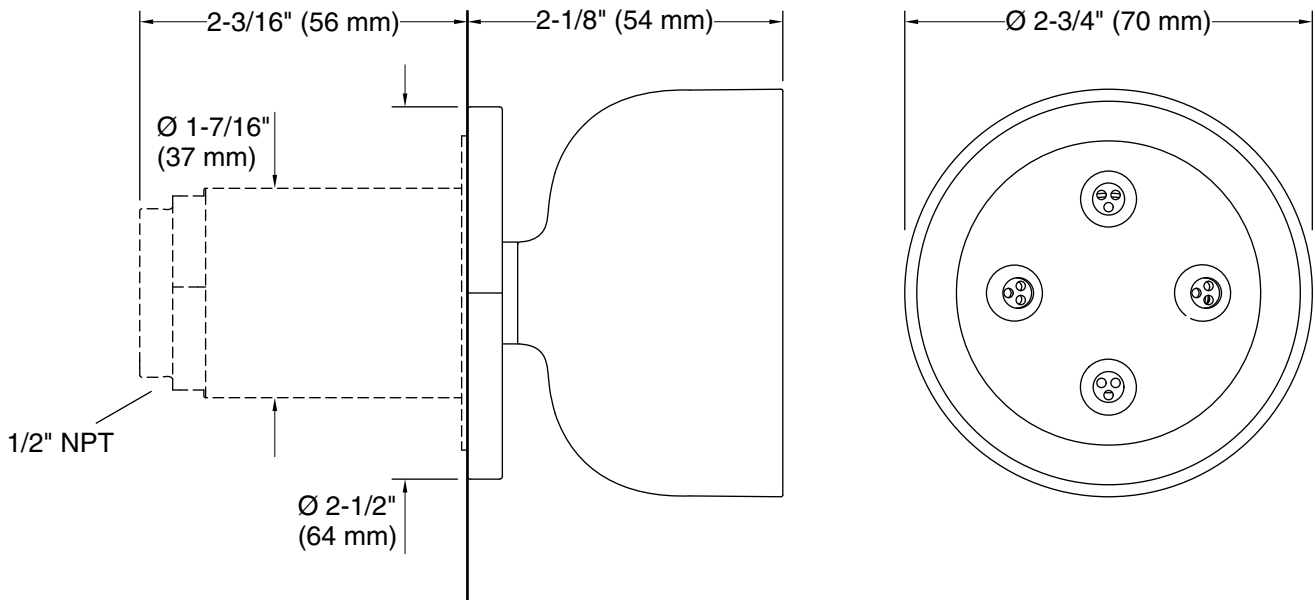

Technical Information

All product dimensions are nominal.

Drain included: No