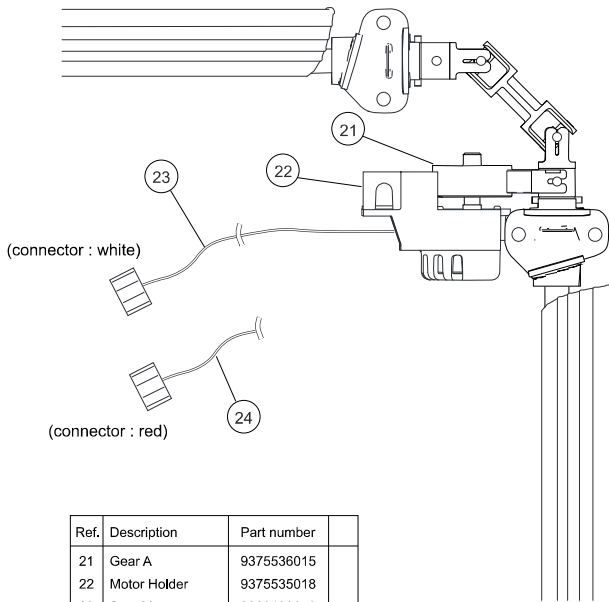

DECORATION PANEL
UTG-CCGF

Ref.	Description	Part number
1	Decoration Panel without Insulations	9375525033
2	Display Panel	9375529123
3	Receiver Window	9375547011
4	Intake Grille	9375531027
5	Long Life Filter	9375533014
7	Flap Total Assy	9377760029
8	Hook Bracket	9375546014
9	Grille Hook	9375532024
10	Panel Cover without Insulations	9375530013
11	Indicator PCB Assy	9707371031
12	Connector Cover	9375549015
13	Intake Grille Assy	9375726027

DECORATION PANEL
UTG-CCGF

Flap total assy
Motor holder assy

Ref.	Description	Part number
21	Gear A	9375536015
22	Motor Holder	9375535018
23	Step Motor (white connector)	9900139070
24	Step Motor (red connector)	9900139087