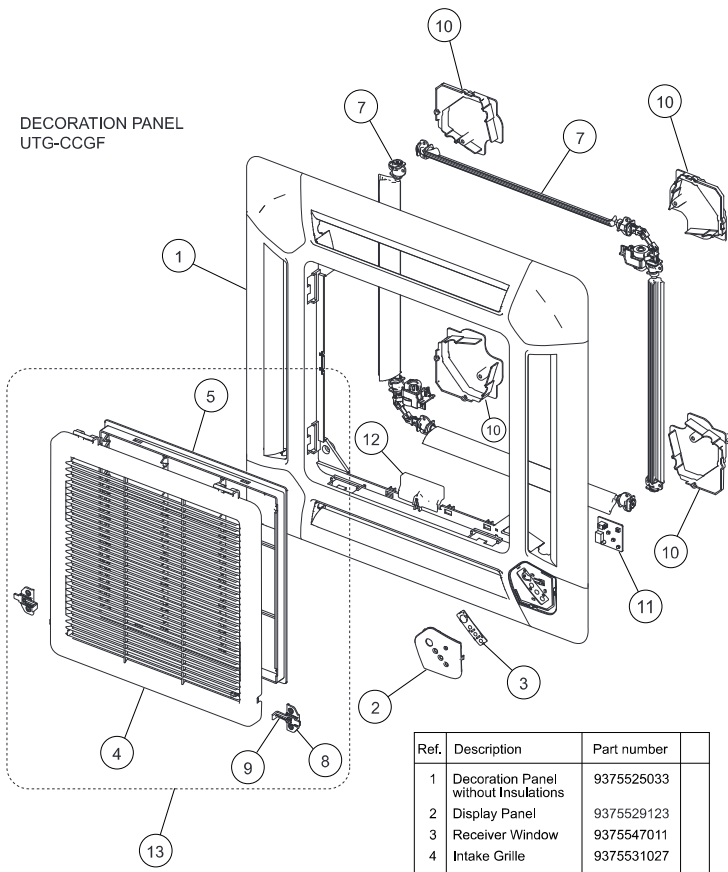

DECORATION PANEL
UTG-CCGF

Ref.	Description	Part number
1	Decoration Panel without Insulations	9375525033
2	Display Panel	9375529123
3	Receiver Window	9375547011
4	Intake Grille	9375531027
5	Long Life Filter	9375533014
7	Flap Total Assy	9377760029
8	Hook Bracket	9375546014
9	Grille Hook	9375532024
10	Panel Cover without Insulations	9375530013
11	Indicator PCB Assy	9707371031
12	Connector Cover	9375549015
13	Intake Grille Assy	9375726027

DECORATION PANEL
UTG-CCGF

Flap total assy
Motor holder assy

Ref.	Description	Part number
21	Gear A	9375536015
22	Motor Holder	9375535018
23	Step Motor (white connector)	9900139070
24	Step Motor (red connector)	9900139087