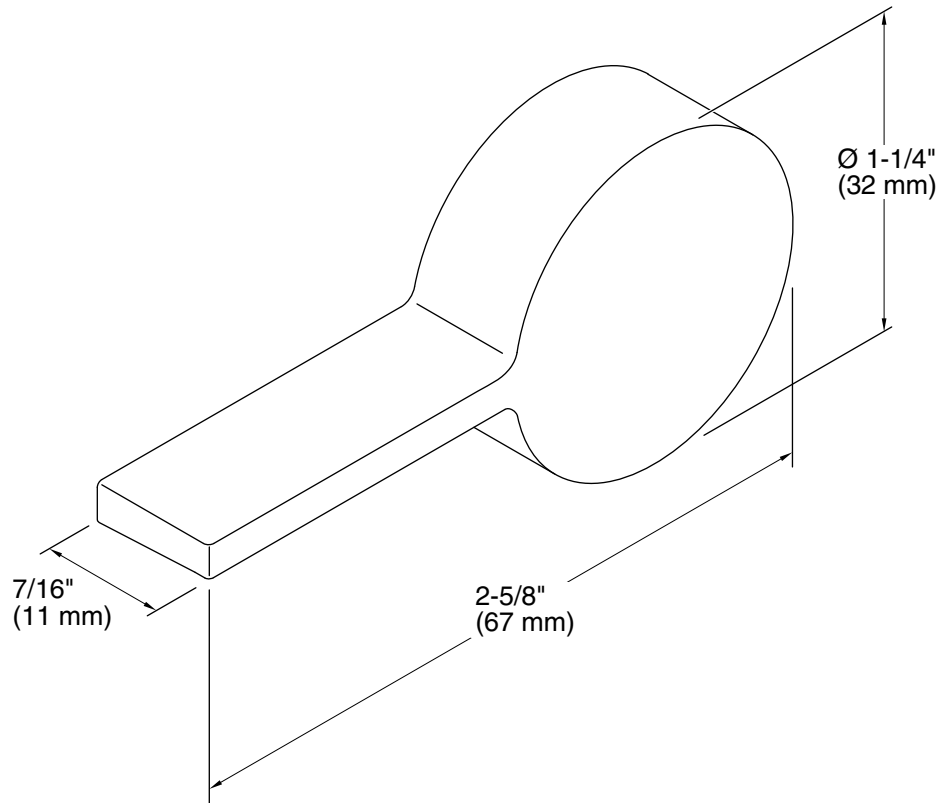

### Features

- Left-hand trip lever.
- For use with Cimarron Comfort Height® toilets.

### Technical Information

All product dimensions are nominal.

Material: Brass