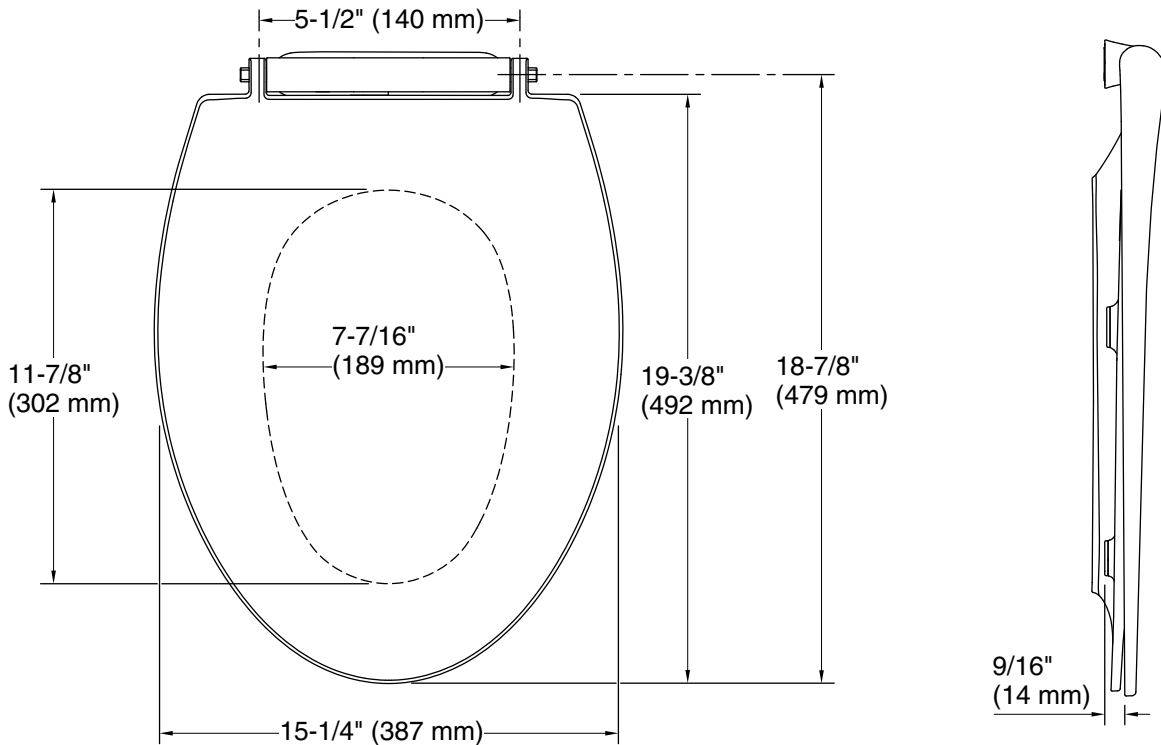

Features

- Recommended for use on K-1381 and K-28161 Veil toilets, K-5172 San Souci toilet, K-75790 Persuade toilet, and K-78080 Reach toilet
- Quiet-Close™ elongated lid and seat prevents slamming
- Grip-Tight bumpers hold seat firmly in place
- Grip-Tight installation hardware makes it easy to fasten the seat – everything is done from above the bowl
- Color-matched plastic hinge
- Hinge is concealed by lid when closed to offer a clean profile
- Unit lifts off effortlessly for easy cleaning and clicks back into place when done
- Contoured seat for user comfort
- Thermoset plastic material is strong and durable, allowing for a thin, modern aesthetic with enhanced scratch-resistance

Color	Code	Description
-------	------	-------------

	0	White
---	---	-------

Technical Information

All product dimensions are nominal.

Seat shape type: Elongated
Seat front type: Closed-front
Seat-mounting holes: 5-1/2" (140 mm)