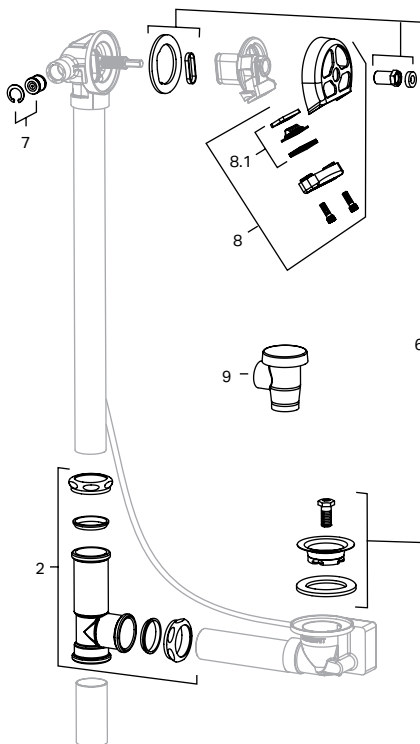

BWO Replacement Parts

Replacement Parts and Kits (See page 59 for Item drawings)

Item	Description	Model No.	List Price
1	TurnControl Overflow/Drain Service Kit	242.767.00.1	\$28.00
2	Brass Tee Assembly, by other model tbd	—	—
3	Chicago Code Brass Tee Assembly	241.766.00.1	54.00
4	PushControl Overflow/Drain Service Kit	242.768.00.1	17.00
5	PushControl Trim Service Kits		
	Metal Polished Chrome	241.726.21.1	112.00
	ForeverShine™ PVD Brushed Nickel	241.726.ID.1	163.00
	Plastic Polished Chrome	241.725.21.1	71.00
6	Cascading Tub Filler Service Kit	242.769.00.1	17.00
7	Check Valve Kit	240.736.00.1	8.00
8	Cascading Tub Filler Trim Service Kits		
	Metal Polished Chrome	242.776.00.1	42.00
	ForeverShine™ PVD Brass	242.776.GG.1	46.00
	ForeverShine™ PVD Brushed Nickel	242.776.ID.1	66.00
8.1	Stream Former Kit	new model	TBD
9	Vacuum Breaker WATTS Model No. 288A	—	—
10	See TurnControl Traditional Metal Handles table below		
11	See TurnControl Euro Metal Handles table below		
12	See TurnControl Traditional Plastic Handles table in next column		
13	See TurnControl Euro Plastic Handles table in next column		
14	See Plunger Assemblies table in next column		
15	TurnControl Handle/Plunger Service Kit	242.777.00.1	18.00

Tubular Plastic

ABS/PVC

Tubular Brass

PushControl

Cascading Tub Filler

TurnControl Handle Parts

Plungers Parts

Replacement Parts Kit