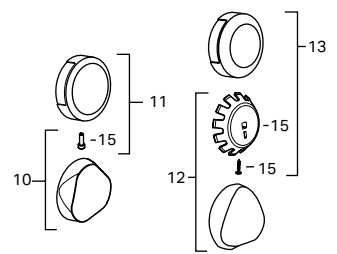

Plunger Assemblies (See page 59 for Item drawings)

Item	Description	Model No.	List Price
14	Metal	Polished Chrome	241.728.21.1 \$31.00
		Gold	241.728.45.1 51.00
		Antique Brass	241.728.97.1 37.00
		Old Silver Pewter	241.728.98.1 37.00
		Satin Brass	241.728.CH.1 37.00
		Black	241.728.EK.1 43.00
		Satin Chrome	241.728.FT.1 37.00
		ForeverShine™ PVD Brass	241.728.GG.1 37.00
		ForeverShine™ PVD Pearl Nickel	241.728.HD.1 43.00
		ForeverShine™ PVD Satin Sheen	241.728.HI.1 37.00
		ForeverShine™ PVD Platinum	241.728.HJ.1 43.00
		Hard Coat Oil Rubbed Bronze	241.728.HM.1 56.00
		ForeverShine™ PVD Polished Nickel	241.728.IB.1 41.00
		ForeverShine™ PVD Brushed Nickel	241.728.ID.1 41.00
Plastic	Alpine White	241.727.11.1 26.00	
	Polished Chrome	241.727.21.1 31.00	
	Gold	241.727.45.1 51.00	
	Bone	241.727.AA.1 26.00	
	White	241.727.DY.1 26.00	
	Biscuit	241.727.FF.1 26.00	
	ForeverShine™ PVD Brass	241.727.GG.1 37.00	

Tubular Plastic

ABS/PVC

Tubular Brass

PushControl

Cascading Tub Filler

TurnControl Handle Parts

Plungers Parts

Replacement Parts Kit