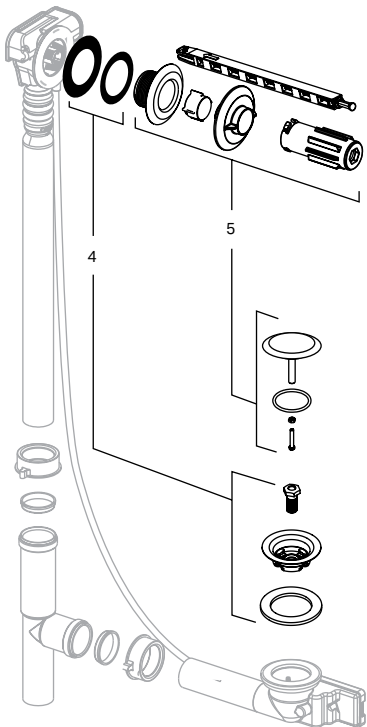

BWO Replacement Parts

Replacement Parts and Kits (See page 59 for Item drawings)

Item	Description	Model No.	List Price
1	TurnControl Overflow/Drain Service Kit	242.767.00.1	\$28.00
2	Brass Tee Assembly, by other model tbd	—	—
3	Chicago Code Brass Tee Assembly	241.766.00.1	54.00
4	PushControl Overflow/Drain Service Kit	242.768.00.1	17.00
5	PushControl Trim Service Kits		
	Metal Polished Chrome	241.726.21.1	112.00
	ForeverShine™ PVD Brushed Nickel	241.726.ID.1	163.00
	Plastic Polished Chrome	241.725.21.1	71.00
6	Cascading Tub Filler Service Kit	242.769.00.1	17.00
7	Check Valve Kit	240.736.00.1	8.00
8	Cascading Tub Filler Trim Service Kits		
	Metal Polished Chrome	242.776.00.1	42.00
	ForeverShine™ PVD Brass	242.776.GG.1	46.00
	ForeverShine™ PVD Brushed Nickel	242.776.ID.1	66.00
8.1	Stream Former Kit	new model	TBD
9	Vacuum Breaker WATTS Model No. 288A	—	—
10	See TurnControl Traditional Metal Handles table below		
11	See TurnControl Euro Metal Handles table below		
12	See TurnControl Traditional Plastic Handles table in next column		
13	See TurnControl Euro Plastic Handles table in next column		
14	See Plunger Assemblies table in next column		
15	TurnControl Handle/Plunger Service Kit	242.777.00.1	18.00

Tubular Plastic

ABS/PVC

Tubular Brass

PushControl

Cascading Tub Filler

TurnControl Handle Parts

Plungers Parts

Replacement Parts Kit