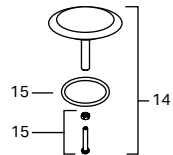

Plunger Assemblies (See page 59 for Item drawings)

Item	Description	Model No.	List Price
14	Metal	Polished Chrome	241.728.21.1 \$31.00
		Gold	241.728.45.1 51.00
		Antique Brass	241.728.97.1 37.00
		Old Silver Pewter	241.728.98.1 37.00
		Satin Brass	241.728.CH.1 37.00
		Black	241.728.EK.1 43.00
		Satin Chrome	241.728.FT.1 37.00
		ForeverShine™ PVD Brass	241.728.GG.1 37.00
		ForeverShine™ PVD Pearl Nickel	241.728.HD.1 43.00
		ForeverShine™ PVD Satin Sheen	241.728.HI.1 37.00
		ForeverShine™ PVD Platinum	241.728.HJ.1 43.00
		Hard Coat Oil Rubbed Bronze	241.728.HM.1 56.00
		ForeverShine™ PVD Polished Nickel	241.728.IB.1 41.00
		ForeverShine™ PVD Brushed Nickel	241.728.ID.1 41.00
Plastic	Alpine White	241.727.11.1 26.00	
	Polished Chrome	241.727.21.1 31.00	
	Gold	241.727.45.1 51.00	
	Bone	241.727.AA.1 26.00	
	White	241.727.DY.1 26.00	
	Biscuit	241.727.FF.1 26.00	
	ForeverShine™ PVD Brass	241.727.GG.1 37.00	

Tubular Plastic

ABS/PVC

Tubular Brass

PushControl

Cascading Tub Filler

TurnControl Handle Parts

Plungers Parts

Replacement Parts Kit