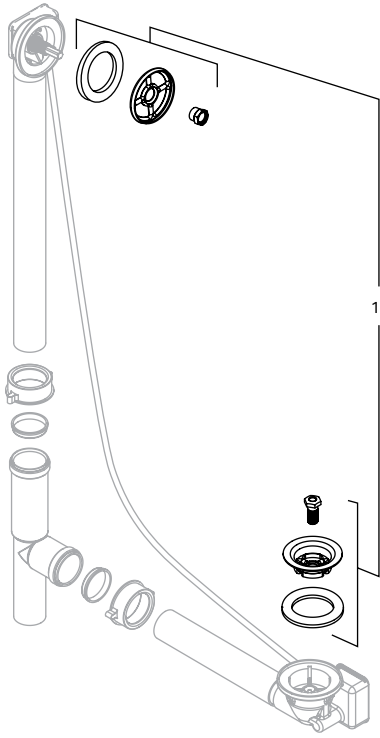

Tubular Plastic