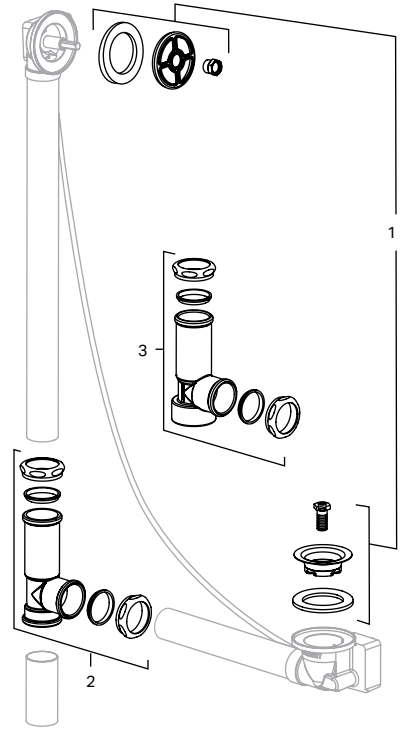

Tubular Brass